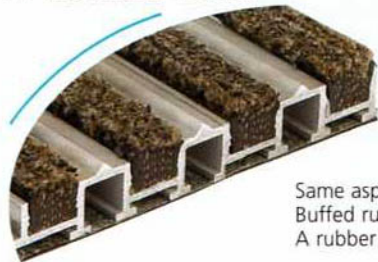

>> Roclean

>> SINGLE STRIP

Thickness 18 mm

Same aspect as Reversible mat.
Buffed rubber insert are stuck in the aluminium structure.
A rubber underlay deaden traffic noise.

Ecological

>> Mill alu

8120