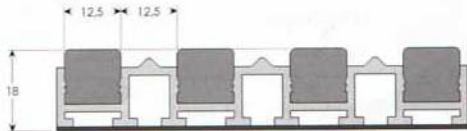

>> Roclean

>> SINGLE STRIP

Thickness 18 mm

Same aspect as Reversible mat.
Buffed rubber insert are stuck in the aluminium structure.
A rubber underlay deaden traffic noise.

Ecological

>> Mill alu

8120