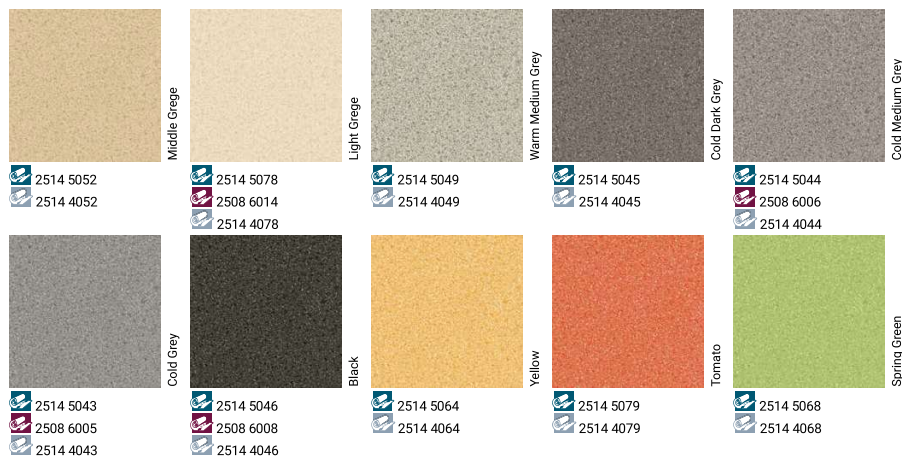

RUBY 70

Nature - Spring Green, Oak - Natural Honey

Nature

Uno

TECHNICAL DATA

	Standards	Ruby 70	Ruby 70 Acoustic
Classification			
Type of floor covering	ISO 10582	Heterogeneous compact floor coverings based on polyvinyl chloride	-
	EN 651	-	Heterogeneous acoustic floor covering based on polyvinyl chloride
Classification	ISO 10874 commercial industrial	Classe: 34 43	Classe: 34
Characteristics			
Total thickness	ISO 24346	2.00mm	3.00mm
Wear layer thickness	ISO 24340	0.70mm	0.70mm
Total weight	ISO 23997	3 000g/m ²	2 500g/m ²
PU treatment	-	TopClean*	TopClean*
Wear layer binder content	ISO 10582	Type I	
Technical performance			
Residual indentation	Best measured value	0.02mm	0.11mm
	ISO 24343-1 (EN 433)	≤ 0.10mm	≤ 0.20mm
Reaction to fire	EN 13501-1	B _s -s1 Glued on derivative wood panel	C _s -s1 Glued on derivative wood panel
Slip resistance	DIN 51130 EN 13893	R10 μ ≥ 0.30	R10 μ ≥ 0.30
Dimensional stability	ISO 23999	≤ 0.10%	≤ 0.10%
Furniture leg	EN 424	No damage	No damage
Castor wheel test	ISO 4918	No damage	No damage
Curl resultant to heat	ISO 23999	≤ 8mm	≤ 8mm
Electrostatic properties	EN 1815 EN 1081	≤ 2kV on concrete R1 > 10 ⁹ ohms	≤ 2kV on concrete R1 > 10 ⁹ ohms
Chemical resistance	ISO 26987	Not affected (0)	Not affected (0)
Thermal resistance Underfloor heating	EN ISO 10456	0.02m ² K/W Suitable	0.04m ² K/W Suitable
Light fastness	EN ISO 105-B02	≥ 6	≥ 6
Impact sound reduction	EN ISO 717/2	ΔLw = 4dB	ΔLw = 19dB
CE Marking			
DoP number	-	0131-0038-DoP-2014-10	0131-0056-DOP-2015-01

RUBY 70

Oak

Grey

- 2509 8036
- 2514 8002
- 2509 9036

Middle Natural

- 2509 8074
- 2509 9074

Natural Honey

- 2509 8075
- 2514 8001
- 2509 9075

Beige

- 2509 8076
- 2509 9076

Dark Brown

- 2509 8077
- 2514 8000
- 2509 9077

Hetre Fayard

Intense Brown

- 2509 8114
- 2509 9114

Light Natural