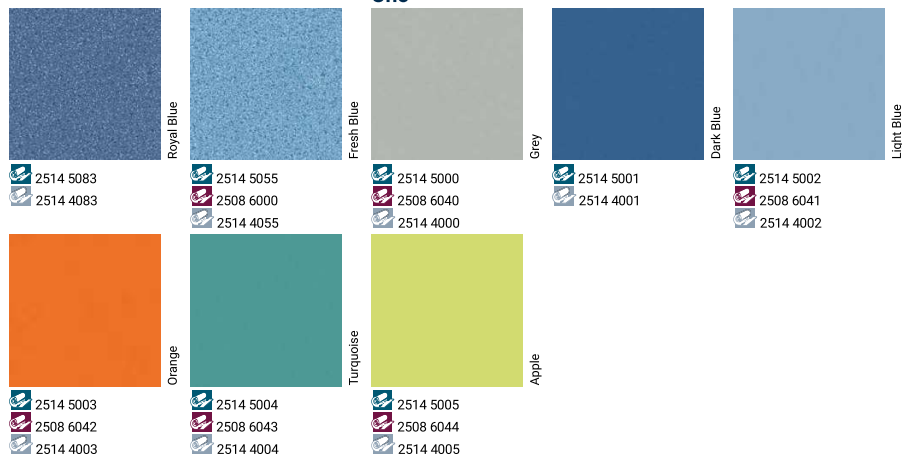

RUBY 70

Nature - Spring Green, Oak - Natural Honey

Nature

Uno

TECHNICAL DATA

	Standards	Ruby 70	Ruby 70 Acoustic
Classification			
Type of floor covering	ISO 10582	Heterogeneous compact floor coverings based on polyvinyl chloride	-
	EN 651	-	Heterogeneous acoustic floor covering based on polyvinyl chloride
Classification	ISO 10874 commercial industrial	Classe: 34 43	Classe: 34
Characteristics			
Total thickness	ISO 24346	2.00mm	3.00mm
Wear layer thickness	ISO 24340	0.70mm	0.70mm
Total weight	ISO 23997	3 000g/m ²	2 500g/m ²
PU treatment	-	TopClean*	TopClean*
Wear layer binder content	ISO 10582	Type I	
Technical performance			
Residual indentation	Best measured value	0.02mm	0.11mm
	ISO 24343-1 (EN 433)	≤ 0.10mm	≤ 0.20mm
Reaction to fire	EN 13501-1	B _s -s1 Glued on derivative wood panel	C _s -s1 Glued on derivative wood panel
Slip resistance	DIN 51130 EN 13893	R10 μ ≥ 0.30	R10 μ ≥ 0.30
Dimensional stability	ISO 23999	≤ 0.10%	≤ 0.10%
Furniture leg	EN 424	No damage	No damage
Castor wheel test	ISO 4918	No damage	No damage
Curl resultant to heat	ISO 23999	≤ 8mm	≤ 8mm
Electrostatic properties	EN 1815 EN 1081	≤ 2kV on concrete R1 > 10 ⁹ ohms	≤ 2kV on concrete R1 > 10 ⁹ ohms
Chemical resistance	ISO 26987	Not affected (0)	Not affected (0)
Thermal resistance Underfloor heating	EN ISO 10456	0.02m ² K/W Suitable	0.04m ² K/W Suitable
Light fastness	EN ISO 105-B02	≥ 6	≥ 6
Impact sound reduction	EN ISO 717/2	ΔLw = 4dB	ΔLw = 19dB
CE Marking			
DoP number	-	0131-0038-DoP-2014-10	0131-0056-DOP-2015-01

	Surface Treatment	Logistics Information	Laying direction	Sustainability credentials
Ruby 70		Available in rolls: 2m Rolls length: 23m		
Ruby 70 acoustic		Available in rolls: 4m Rolls length: 23m Ruby 70 Acoustic		

RUBY 70

Oak

Grey

- 2509 8036
- 2514 8002
- 2509 9036

Middle Natural

- 2509 8074
- 2509 9074

Natural Honey

- 2509 8075
- 2514 8001
- 2509 9075