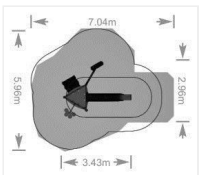

ZINGO UNU, POLY SLIDE

PRODUCT INFORMATION

Name	Zingo Unu, poly slide	Description	Blue Barriere
Product #	8019784	Product # (old)	X-001/P(002)
Anchoring	Cast In Place	Colour	Apple Green
Age	2-5	Price	Contact HAGS
Assembly time	62 hours	Weight	384 kg
Volume	14.45 m ³	Safety Area	27.5 m ²
Length	3560 mm	Safety Area Length	7040 mm
Width	2740 mm	Safety Area Width	5960 mm
Height	2840 mm	Fall height	1200 mm

IMAGES

PLAY FUNCTIONS
