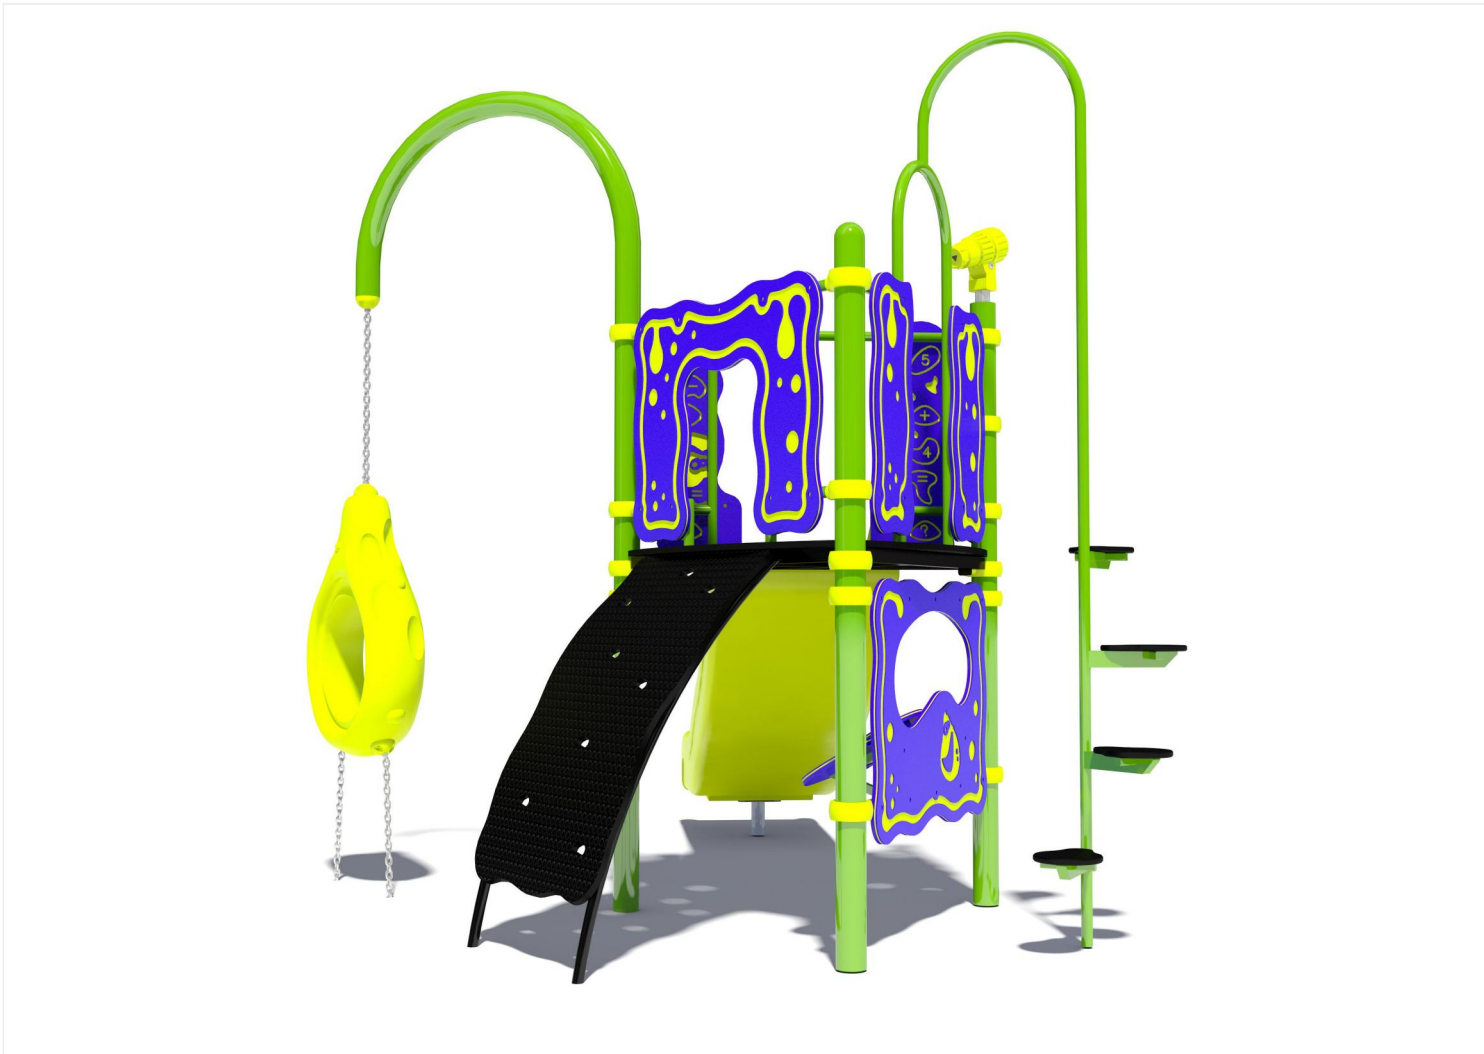

ZINGO UNU, POLY SLIDE

PRODUCT INFORMATION

Name	Zingo Unu, poly slide	Description	Blue Barriere
Product #	8019784	Product # (old)	X-001/P(002)
Anchoring	Cast In Place	Colour	Apple Green
Age	2-5	Price	Contact HAGS
Assembly time	62 hours	Weight	384 kg
Volume	14.45 m ³	Safety Area	27.5 m ²
Length	3560 mm	Safety Area Length	7040 mm
Width	2740 mm	Safety Area Width	5960 mm
Height	2840 mm	Fall height	1200 mm

IMAGES

PLAY FUNCTIONS
