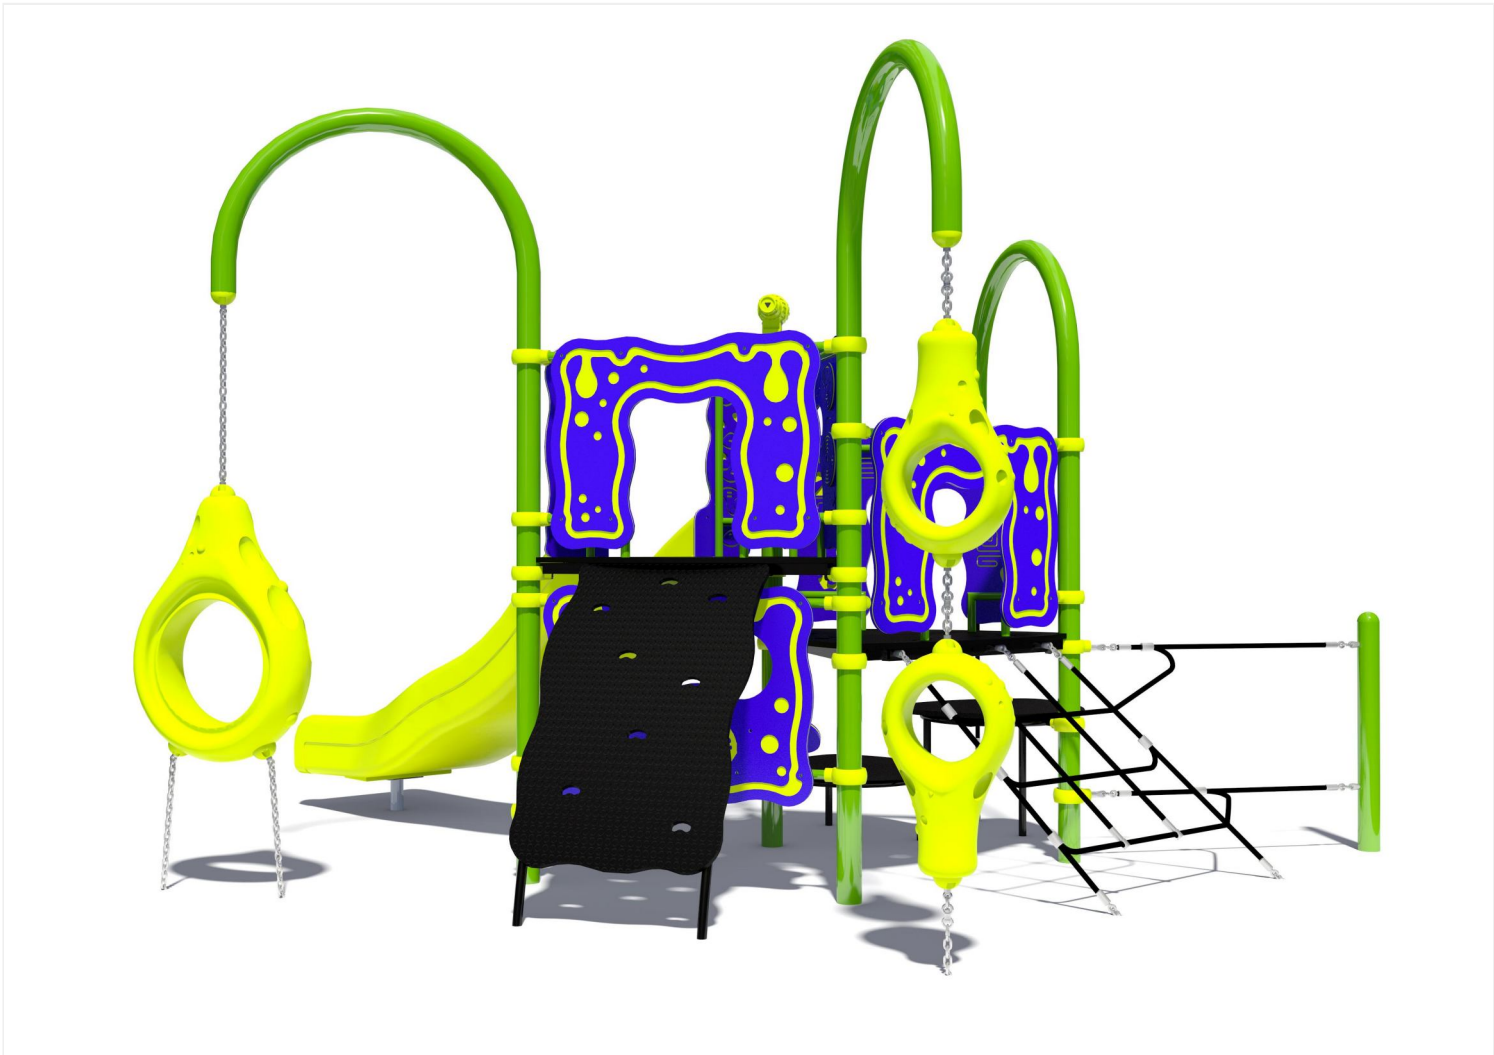

ZINGO DU, POLY SLIDE

PRODUCT INFORMATION

Name	Zingo Du, Poly Slide	Description	Blue screen
Product #	8019796	Product # (old)	X-002/P(002)
Anchoring	Cast In Place	Colour	Apple Green
Age	2-5	Price	Contact HAGS
Assembly time	72 hours	Weight	576 kg
Volume	14.45 m ³	Safety Area	37.75 m ²
Length	4900 mm	Safety Area Length	8040 mm
Width	3100 mm	Safety Area Width	7300 mm
Height	2840 mm	Fall height	1300 mm

IMAGES

PLAY FUNCTIONS
