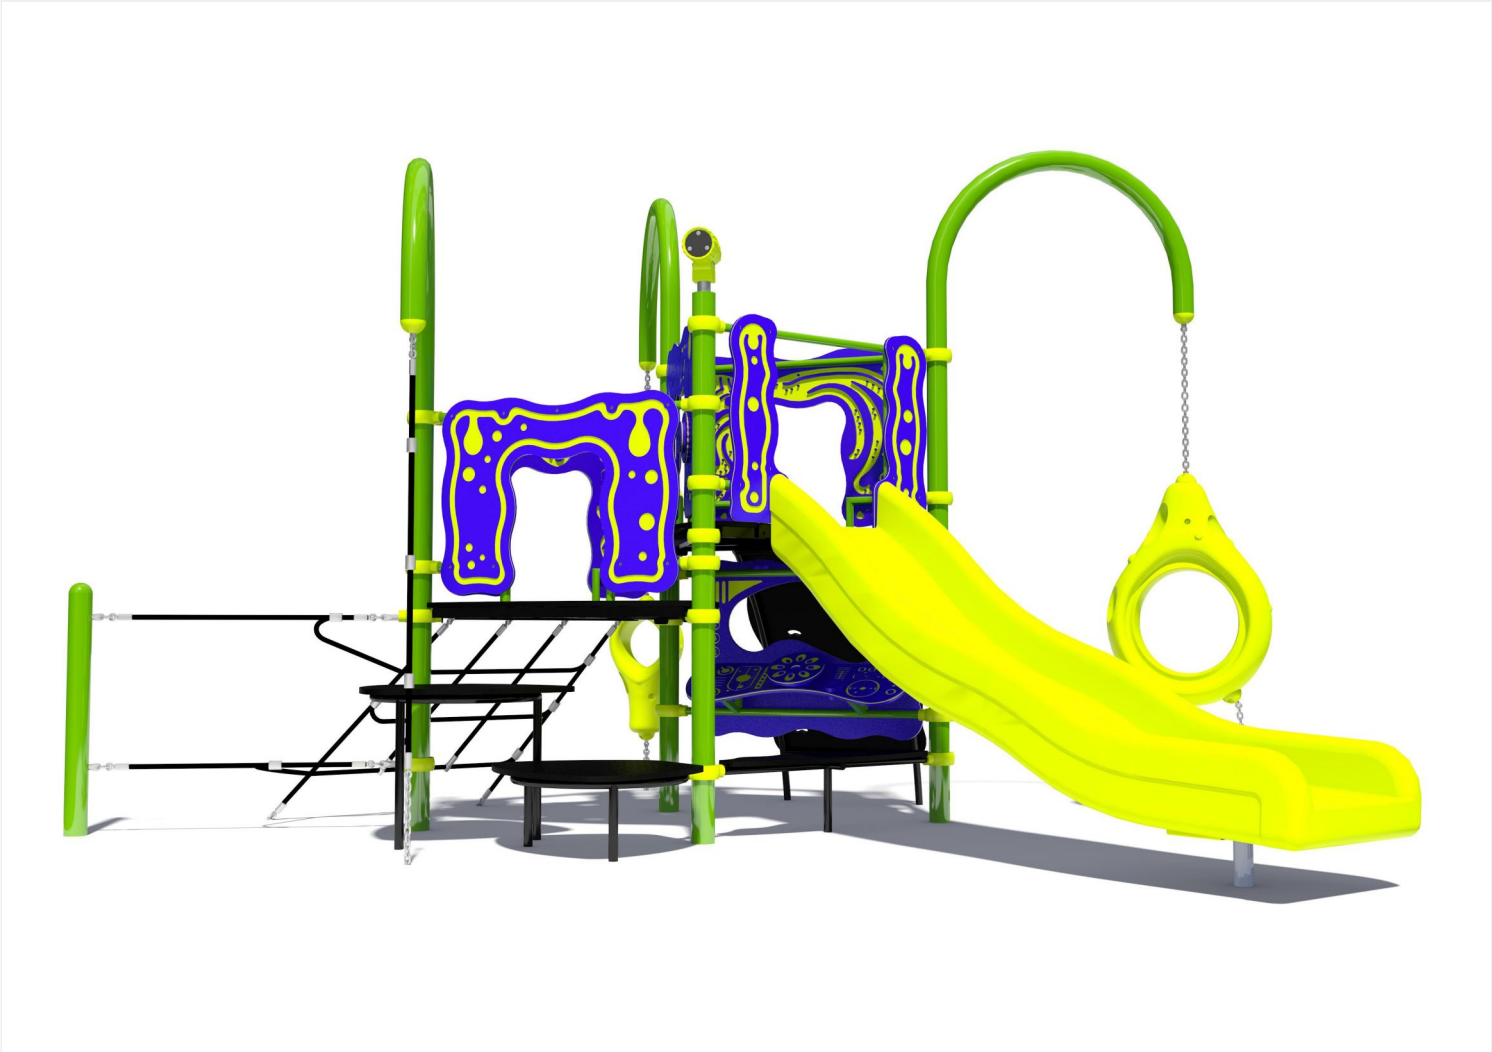

ZINGO DU, POLY SLIDE

PRODUCT INFORMATION

Name	Zingo Du, Poly Slide	Description	Blue screen
Product #	8019796	Product # (old)	X-002/P(002)
Anchoring	Cast In Place	Colour	Apple Green
Age	2-5	Price	Contact HAGS
Assembly time	72 hours	Weight	576 kg
Volume	14.45 m ³	Safety Area	37.75 m ²
Length	4900 mm	Safety Area Length	8040 mm
Width	3100 mm	Safety Area Width	7300 mm
Height	2840 mm	Fall height	1300 mm

IMAGES

PLAY FUNCTIONS
