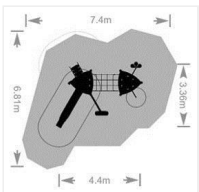

ZINGO SEP, POLY SLIDE

PRODUCT INFORMATION

Name	Zingo Sep, Poly Slide	Description	Green/Orange barriere
Product #	8019821	Product # (old)	X-007/P(001)
Anchoring	Cast In Place	Colour	Titanium Grey
Age	2-5	Price	Contact HAGS
Assembly time	36 hours	Weight	0 kg
Volume	0 m ³	Safety Area	37 m ²
Length	4600 mm	Safety Area Length	7400 mm
Width	3550 mm	Safety Area Width	6810 mm
Height	2840 mm	Fall height	1200 mm

IMAGES

PLAY FUNCTIONS
