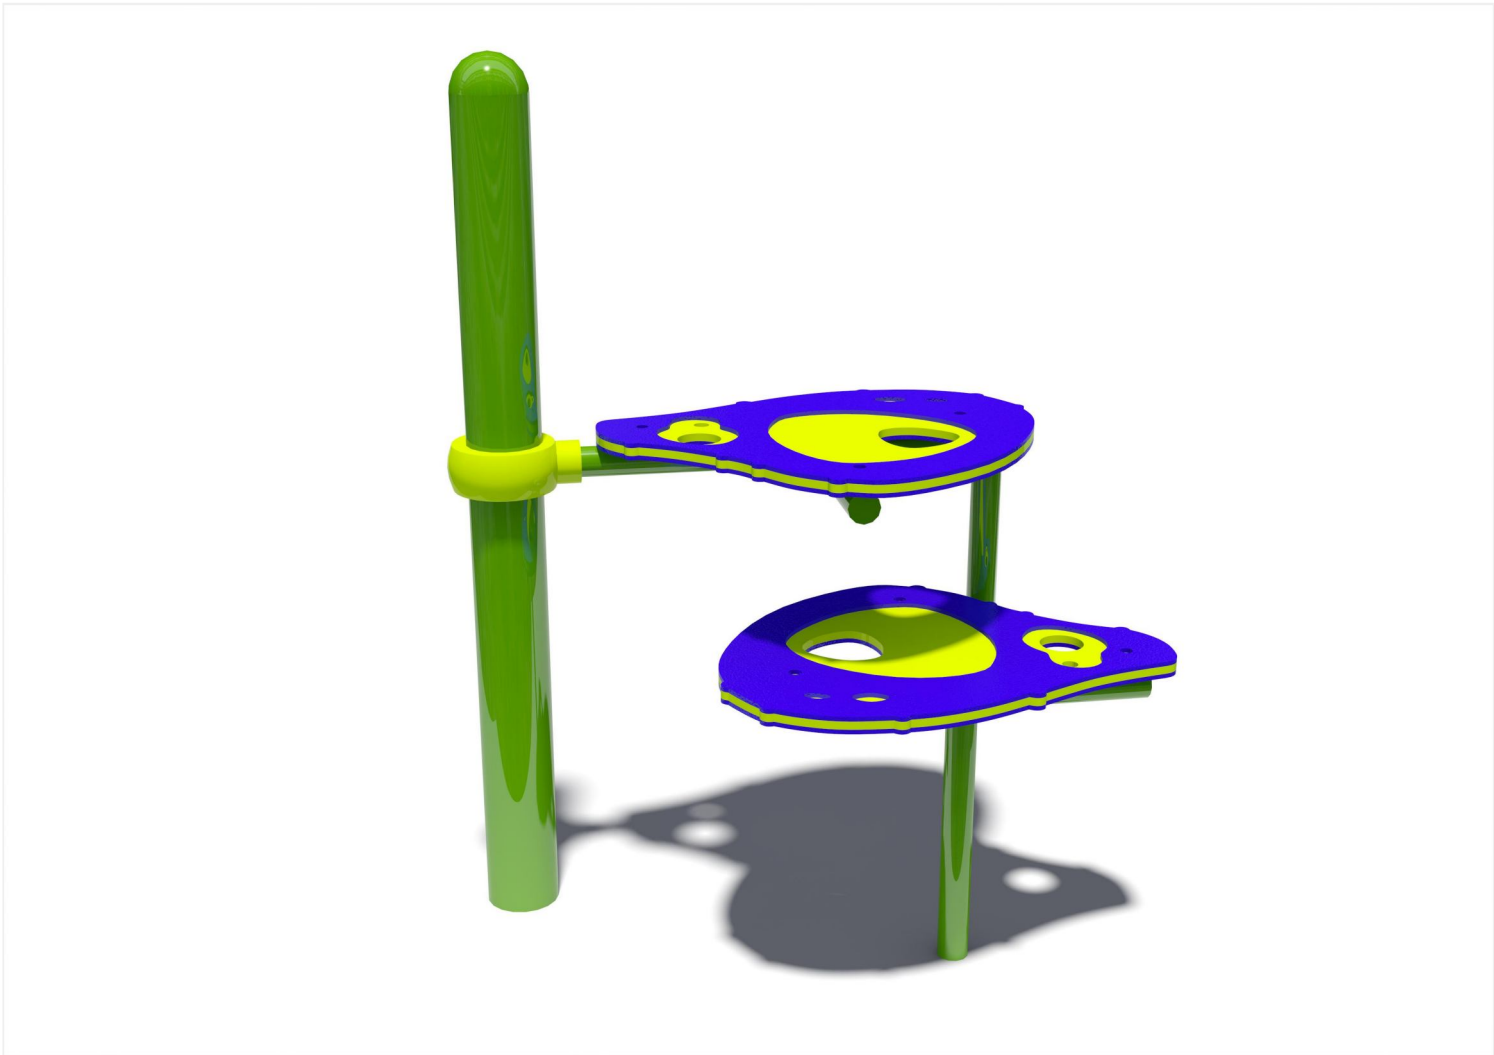

PLAY FUNCTIONS