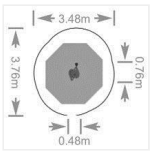

PLAY FUNCTIONS