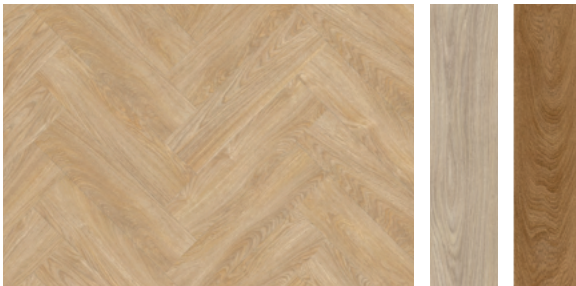

Roots Herringbone

Country Oak

54852 54991

Galway Oak

87832

Laurel Oak

51282 51229 51822

Sierra Oak

58876 58346 58936

Enjoy a premium natural look and authentic texture.

5

Roots

Herringbone Short

63,2 x 15,8cm

Product details	
Classification	33
Thickness	2.50 mm
Wear layer	0.55 mm
Emboss	standard

Blackjack Oak