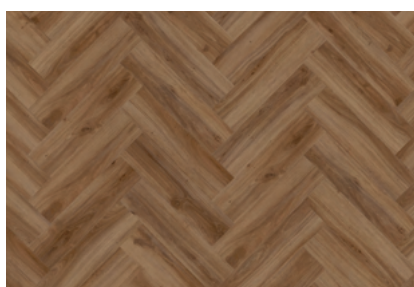

Classic Oak