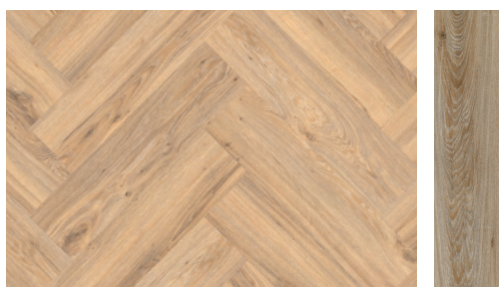

58876 58346 58936

Enjoy a premium natural look and authentic texture.

5

Roots

Herringbone Short

63,2 x 15,8cm

Product details	
Classification	33
Thickness	2.50 mm
Wear layer	0.55 mm
Emboss	standard

Blackjack Oak

22220 22229

Part of our Roots collection, these short plank designs are big on style. For installation, these dryback planks are glued down in the traditional way.

6

Glyde Oak

22246 22877

Mexican Ash

20216

Looking for realism?
Choose Roots
Herringbone