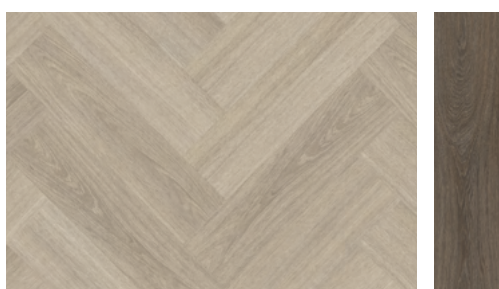

58876 58346 58936

Enjoy a premium natural look and authentic texture.

5

Roots

Herringbone Short

63,2 x 15,8cm

Product details	
Classification	33
Thickness	2.50 mm
Wear layer	0.55 mm
Emboss	standard

Blackjack Oak

22220 22229

Part of our Roots collection, these short plank designs are big on style. For installation, these dryback planks are glued down in the traditional way.

6

Glyde Oak

22246 22877

Mexican Ash

20216

Looking for realism?
Choose Roots
Herringbone