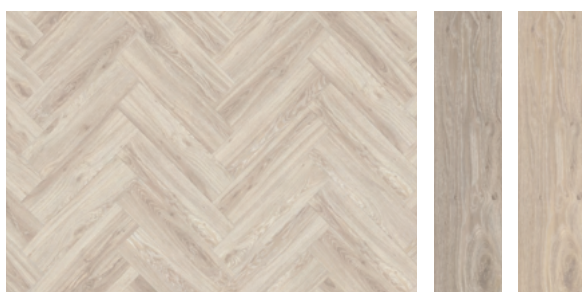

LayRed

Herringbone

Product details

Classification	23,33
Thickness	6 mm
Wear layer	0.55 mm
Emboss	standard

Blackjack Oak