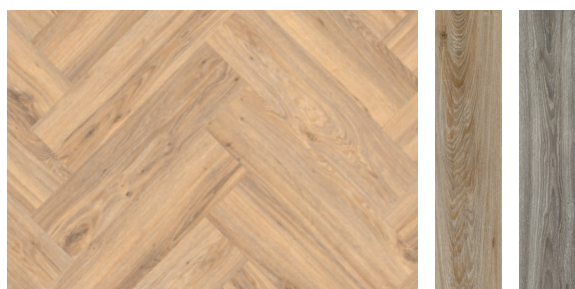

Country Oak
54991

Herringbone Classic
40,6 x 10,7 cm

Herringbone Short
63,2 x 15,8 cm

Galtymore Oak
86339

Roots

Herringbone Classic

40,6 x 10,7cm

Product details	
Classification	33
Thickness	2.50 mm
Wear layer	0.55 mm
Emboss	standard

New to our Roots collection, these classic plank designs let you create the perfect Herringbone floor in any space. For installation, these dryback planks are glued down in the traditional way.

Blackjack Oak