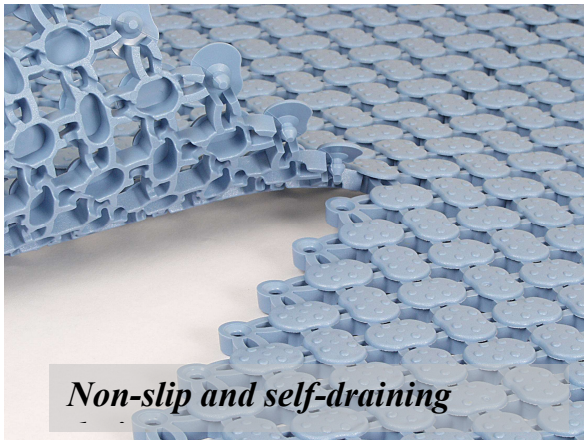

## Lagune – interlocking modular mat for wet areas

**Interlocking wet area mat Lagune** is ideal for swimming pool surrounds, showers, spas, saunas and changing rooms. Unique design allows water to easily drain off, providing slip resistant, safe and dry surface. Lagune is warm and comfortable and ideal with barefoot traffic.

## Lagune – Interlocking tile

### Hygienic

Lagune is treated with an anti-microbial additive for protection against the growth of mould, mildew, fungi and odour-causing germs. Lagune is designed to prevent the development and growth of bacteria and it resists also body oils and chemicals.

### Non-slip and safe surface

Lagune offers exceptional drainage and comfort all in a modular mat. Curved design of the surface promotes immediate drainage. Unbacked construction allows water to pass through the mat, providing safe and dry surface.