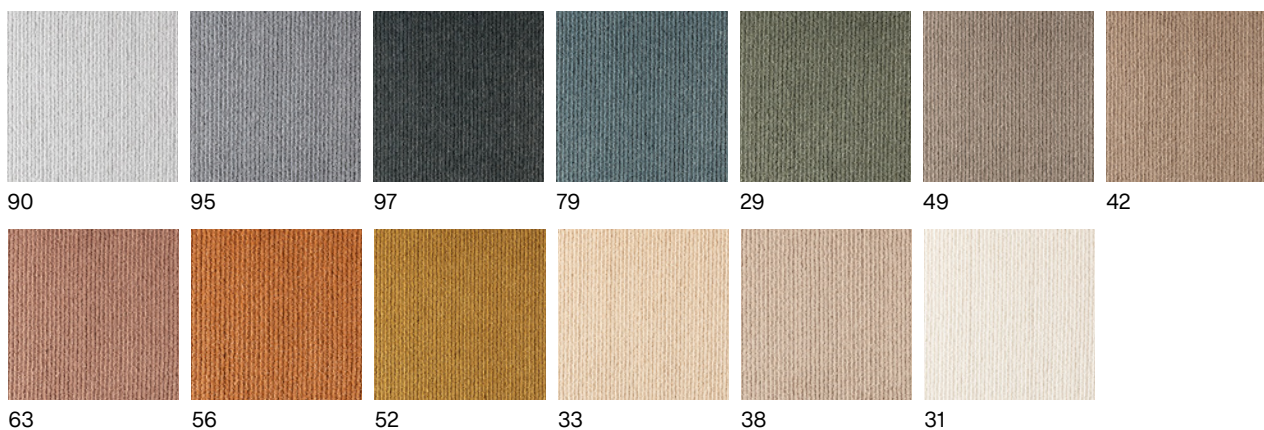

MARILYN

LEGACY COLLECTION

COLOURS

Standard colourful

WIDTH

4 m

PRODUCT FEATURES

STRUCTURE	PILE HEIGHT	YARN	PERFORMANCE	BACKING
Fine cut pile	Medium	100% PA	Heavy domestic	Twin back