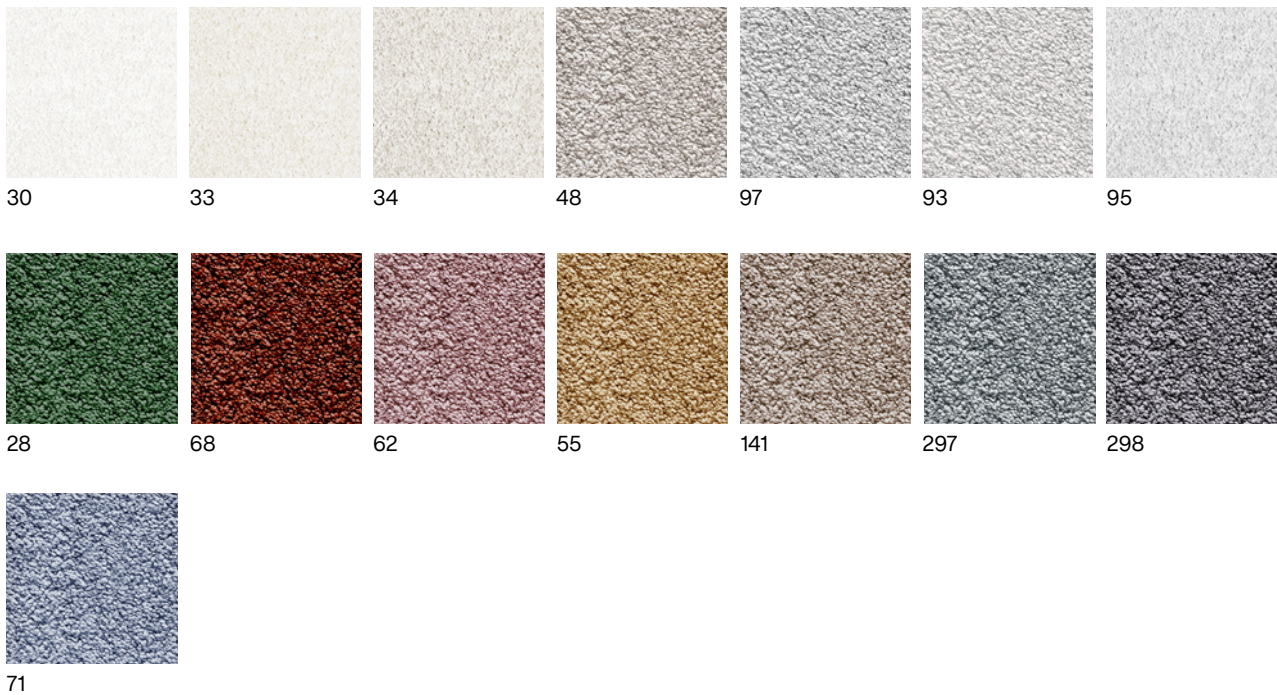

ROYALE

SATINO COLLECTION

COLOURS

Extensive colourful

WIDTH

4 & 5 m

PRODUCT FEATURES

STRUCTURE	PILE HEIGHT	YARN	PERFORMANCE	BACKING
Average cut pile	High	100% PA	High	Twin back