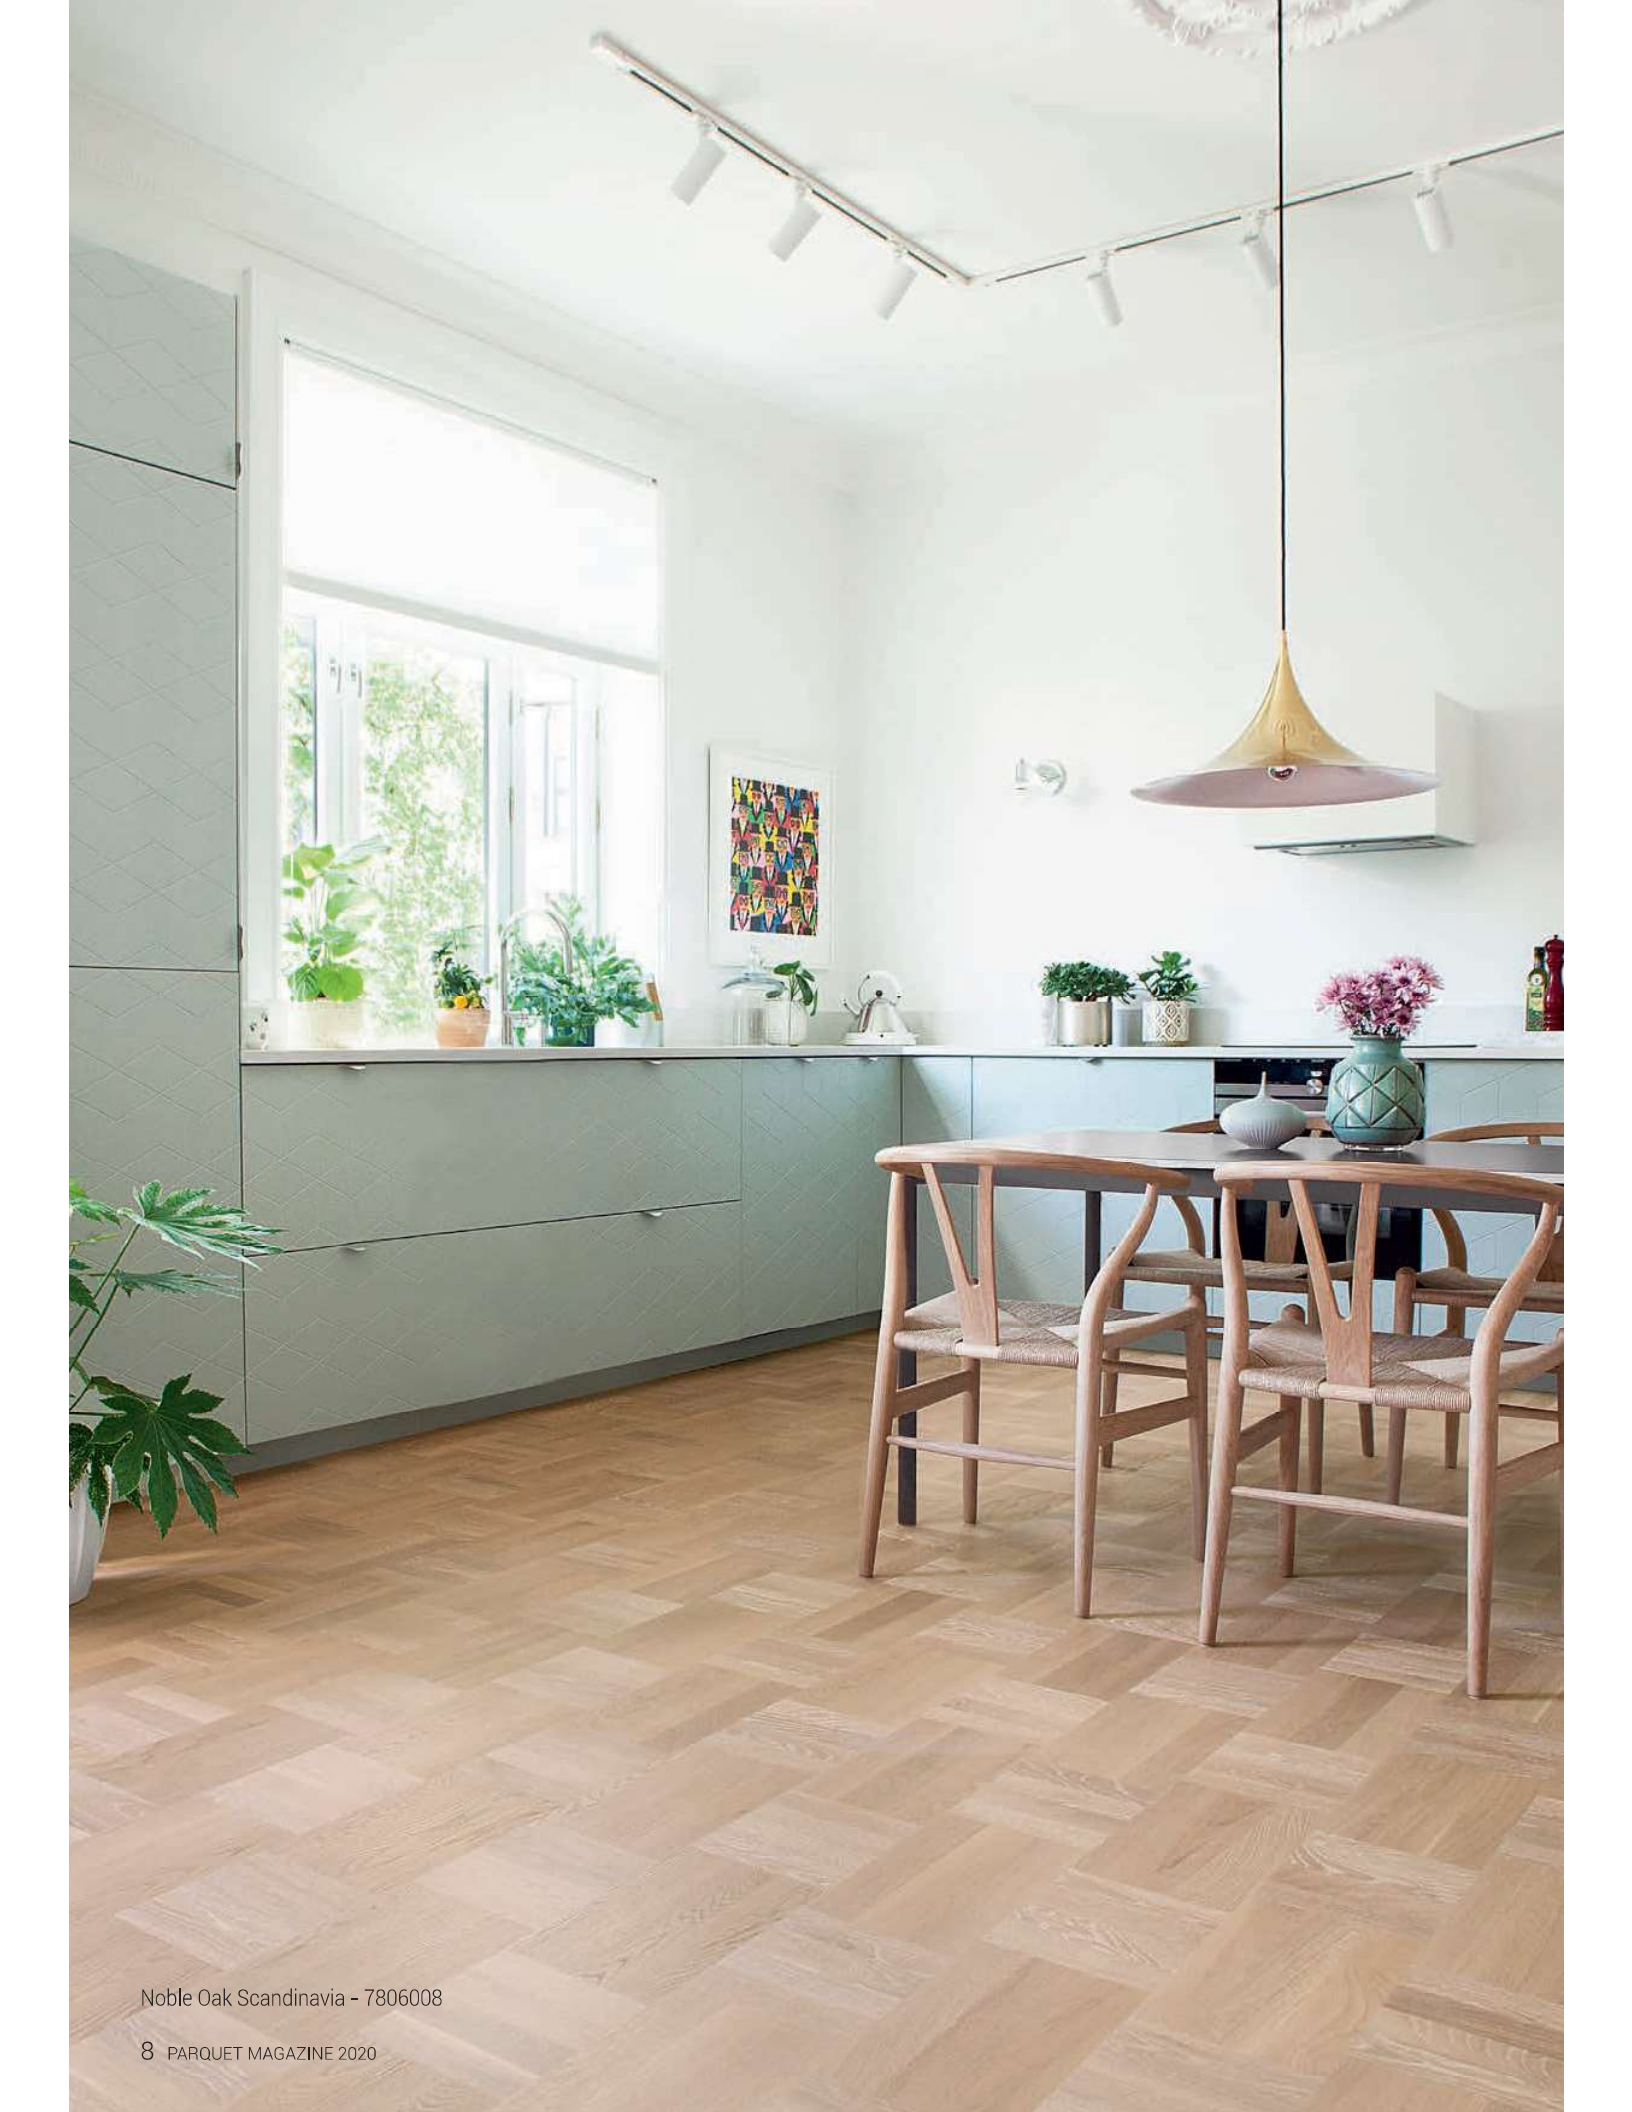

NOBLE

Noble is a modular floor, inspired by the long tradition of classic parquet.

Noble Oak Bronx - 7806017

Noble is a design that reinterprets a classic modular technique of the 1950s. With brushing and hardwax oil finish it creates a look that changes according to your position and perspective as the light falls in the room. The result is an exciting dynamic between the floor and its surroundings, for an effect that is both timeless and on trend. The extension is a tribute to classic floor constructions with elegant and more contemporary colour and brushing. Each squared lamella is applied by hand to Tarkett's engineered, layered construction. Alternating grain directions, small variations and designed misalignments give every board a flare of uniqueness and exclusivity typical of all handcrafted work. We call it "Perfect imperfection".