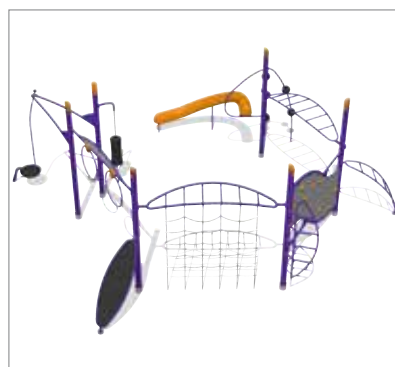

m²
99
2.8
5-12
50

Blond

8002159 S Blue
8002161 S Grey
12,3 x 11,7