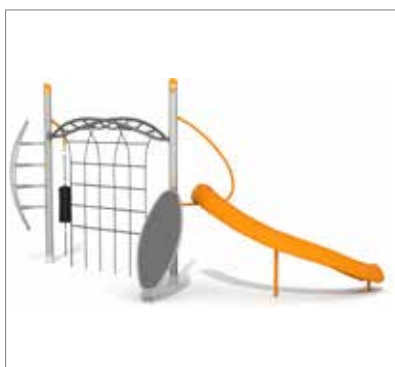

m²
45
2.5
5-12
20

Zacko

8002091 S Blue
8002095 S Grey
6,2 x 9,6