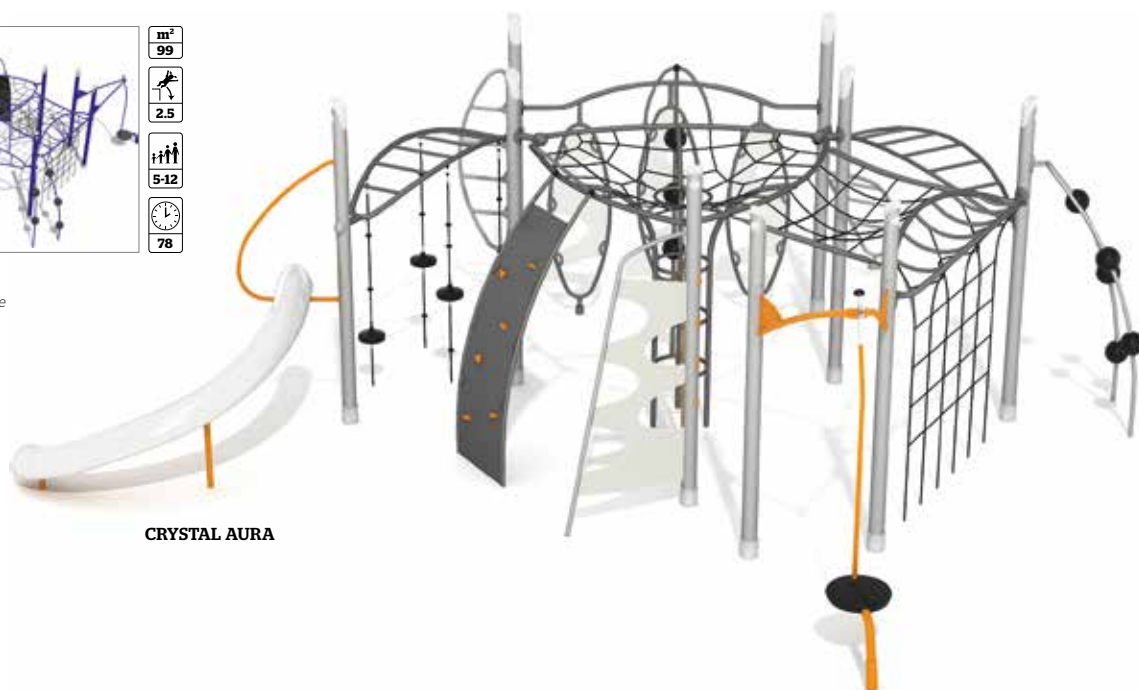

Crystal AURA

8030548 S Blue
11,6 x 11,5

CRYSTAL AURA

The Agito Aura is equipped with coloured LED lights that light up at dusk and create an ambiance during the dark hours, stretching the number of hours that the equipment can be used. This is especially valuable in countries where the length of daylight changes considerably with the seasons. Or where it is too hot to play in the daytime.

The centre of attention

The shimmering Aura lights create an exciting focal point in any play environment.

The lights are placed on top of each post and in the rotation moulded play functions, like the tubular slide. They shift in four colours in an inviting, vibrant play of light.

Aura is available for Igloo, Corro, Q, Vox and Crystal.

Technical information

Waterproof plastic covered LED lights in 4 different colours. Powered by low voltage electricity (24V). The power source should be placed at a maximum of 5 meters from the Agito Aura.