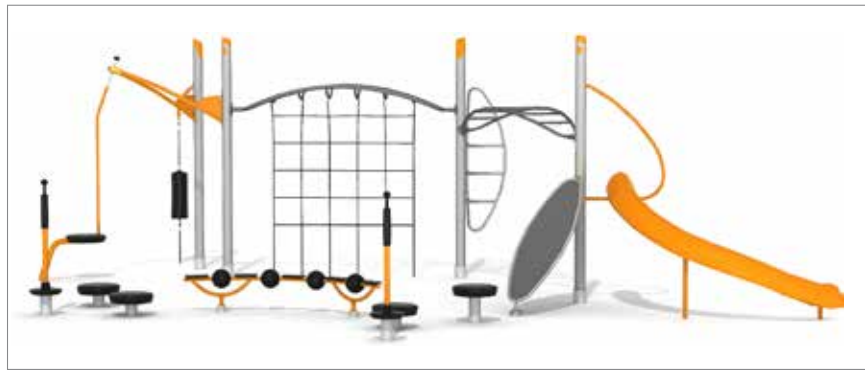

Agito

An innovative play system with flexible play functions that encourages movement and games – combining climbing walls, slides, balance bars and climbing nets.

All Agito units are available in two colour options – blue or grey.

Agito Aura, colored LED lights that light up at dusk, is available for Corro, Crystal, Igloo, Q and Vox.

m²
92

2.5

5-12

45