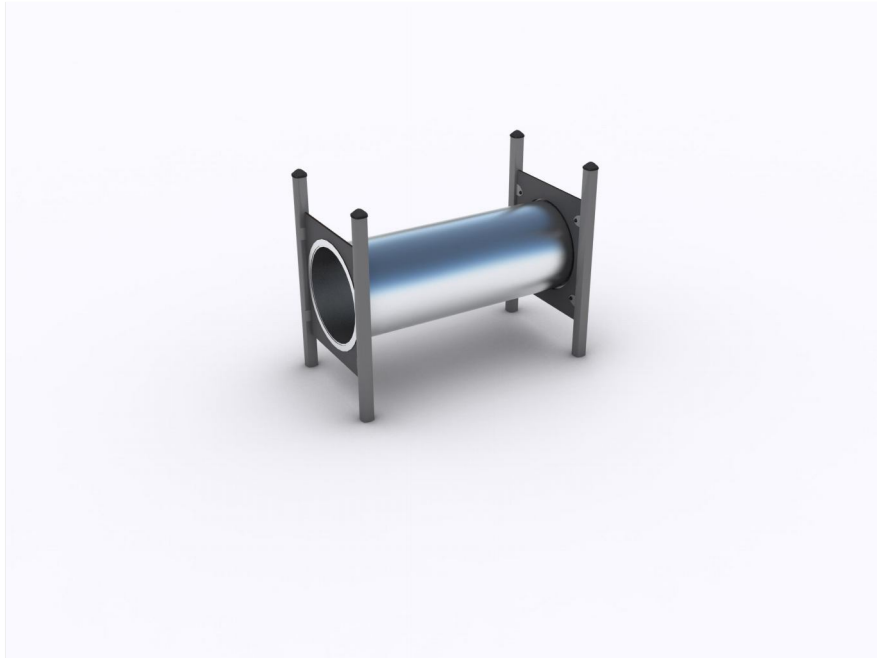

## ADVENTURE TRAIL TUNNEL

### PRODUCT INFORMATION

<b>Name</b>	Adventure Trail Tunnel	<b>Description</b>	
<b>Product #</b>	8055431	<b>Product # (old)</b>	
<b>Anchoring</b>	Cast In Place	<b>Colour</b>	Grey
<b>Age</b>		<b>Price</b>	Contact HAGS
<b>Assembly time</b>	6 hours	<b>Weight</b>	75 kg
<b>Volume</b>	0.9 m³	<b>Safety Area</b>	16 m²
<b>Length</b>	1416 mm	<b>Safety Area Length</b>	4300 mm
<b>Width</b>	746 mm	<b>Safety Area Width</b>	3700 mm
<b>Height</b>	1120 mm	<b>Fall height</b>	800 mm

### IMAGES

1,42

4,30

---

**PLAY FUNCTIONS****UM Crawl Tube**

Module size: 0.67x1.33 m. Materials: Tunnel of 1.5 mm stainless steel with screen sections of 12 mm high-pressure laminate (HPL).

---