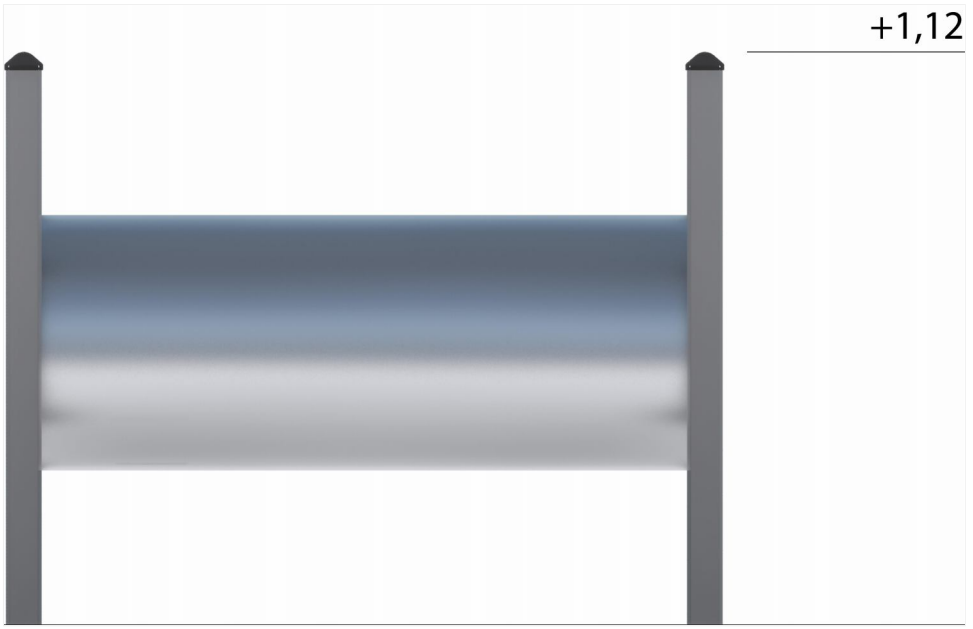

## ADVENTURE TRAIL TUNNEL

### PRODUCT INFORMATION

<b>Name</b>	Adventure Trail Tunnel	<b>Description</b>	
<b>Product #</b>	8055431	<b>Product # (old)</b>	
<b>Anchoring</b>	Cast In Place	<b>Colour</b>	Grey
<b>Age</b>		<b>Price</b>	Contact HAGS
<b>Assembly time</b>	6 hours	<b>Weight</b>	75 kg
<b>Volume</b>	0.9 m³	<b>Safety Area</b>	16 m²
<b>Length</b>	1416 mm	<b>Safety Area Length</b>	4300 mm
<b>Width</b>	746 mm	<b>Safety Area Width</b>	3700 mm
<b>Height</b>	1120 mm	<b>Fall height</b>	800 mm

### IMAGES

1,42

4,30

---

**PLAY FUNCTIONS****UM Crawl Tube**

Module size: 0.67x1.33 m. Materials: Tunnel of 1.5 mm stainless steel with screen sections of 12 mm high-pressure laminate (HPL).

---