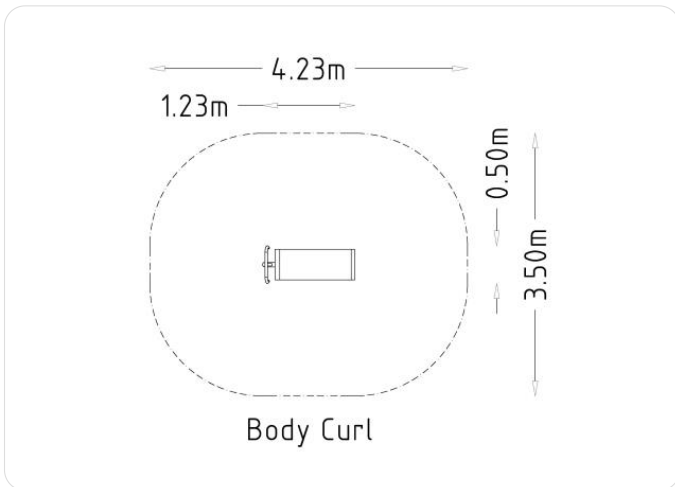

### Icon Guide

Age Range

No. of Users

Assembly time

Free height of fall EN1176

Impact area EN1176

Accessible

Space needed

### Product Specifications

<b>Length (mm):</b>	1230 mm
<b>Width (mm):</b>	500 mm
<b>Height (mm):</b>	690 mm
<b>Net Weight:</b>	31 kg
<b>Safety Area Width (mm):</b>	3500 mm
<b>Safety Area Length (mm):</b>	4230 mm
<b>Safety Area :</b>	13 m <sup>2</sup>
<b>Fall Height (mm):</b>	690 mm
<b>Assembly Time:</b>	3 hours