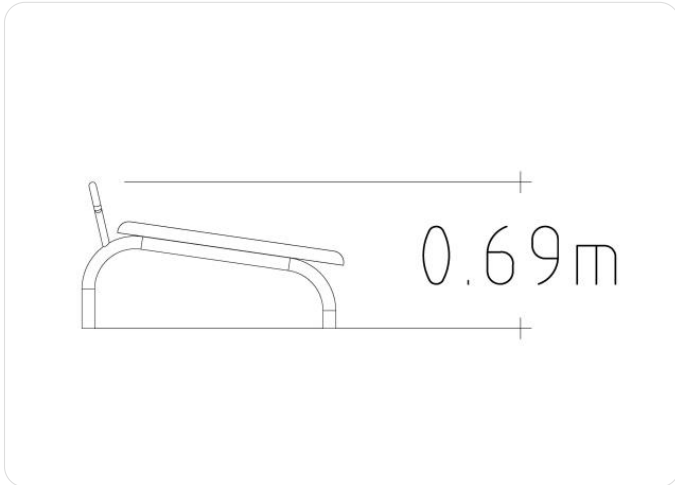

### Icon Guide

Age Range

No. of Users

Assembly time

Free height of fall EN1176

Impact area EN1176

Accessible

Space needed

### Product Specifications

<b>Length (mm):</b>	1230 mm
<b>Width (mm):</b>	500 mm
<b>Height (mm):</b>	690 mm
<b>Net Weight:</b>	31 kg
<b>Safety Area Width (mm):</b>	3500 mm
<b>Safety Area Length (mm):</b>	4230 mm
<b>Safety Area :</b>	13 m <sup>2</sup>
<b>Fall Height (mm):</b>	690 mm
<b>Assembly Time:</b>	3 hours