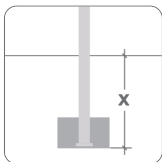

Anchoring

CC Cast In Place

Technical Information

- [Download product installation guide](#)
- [Download inspection and maintenance guide](#)