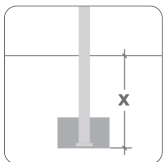

Anchoring

CC Cast In Place

Technical Information

- [Download product installation guide](#)
- [Download inspection and maintenance guide](#)