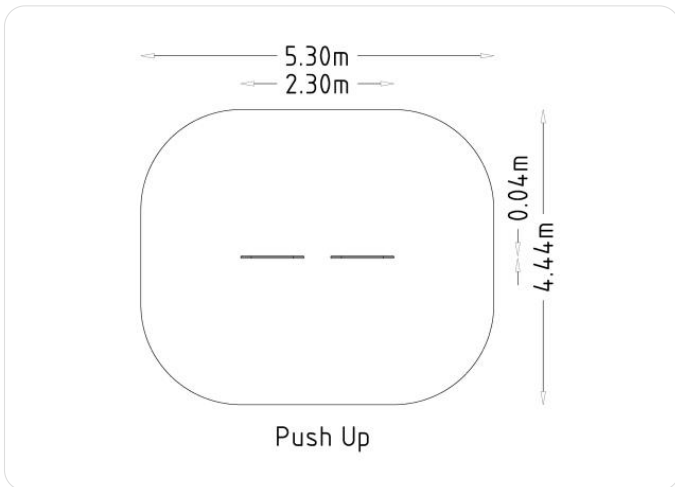

**CC** Yellow – Cast In Place

★ 4440 x 5300

### Icon Guide

Age Range

No. of Users

Assembly time

Free height of fall EN1176

Impact area EN1176

Accessible

Space needed

### Product Specifications

|                                 |                   |
|---------------------------------|-------------------|
| <b>Length (mm):</b>             | 2300 mm           |
| <b>Width (mm):</b>              | 40 mm             |
| <b>Height (mm):</b>             | 450 mm            |
| <b>Net Weight:</b>              | 23 kg             |
| <b>Safety Area Width (mm):</b>  | 4440 mm           |
| <b>Safety Area Length (mm):</b> | 5300 mm           |
| <b>Safety Area :</b>            | 22 m <sup>2</sup> |
| <b>Fall Height (mm):</b>        | 450 mm            |
| <b>Assembly Time:</b>           | 3 hours           |