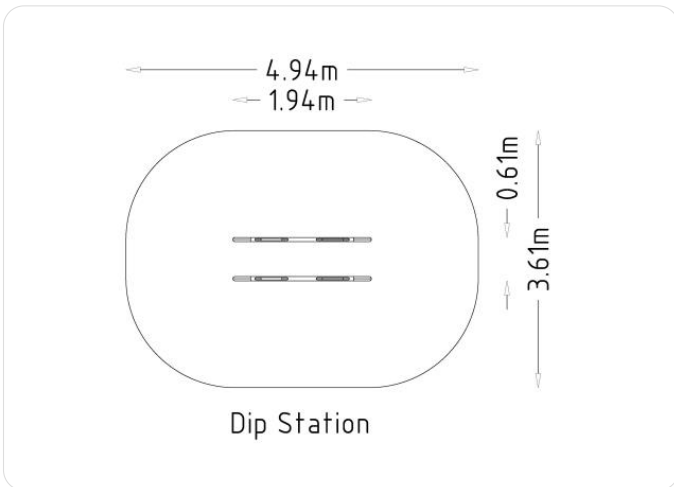

### Icon Guide

Age Range

No. of Users

Assembly time

Free height of fall EN1176

Impact area EN1176

Accessible

Space needed

### Product Specifications

Length (mm):	1940 mm
Width (mm):	610 mm
Height (mm):	800 mm
Net Weight:	40 kg
Safety Area Width (mm):	3610 mm
Safety Area Length (mm):	4940 mm
Safety Area :	16 m <sup>2</sup>
Fall Height (mm):	800 mm
Assembly Time:	3 hours