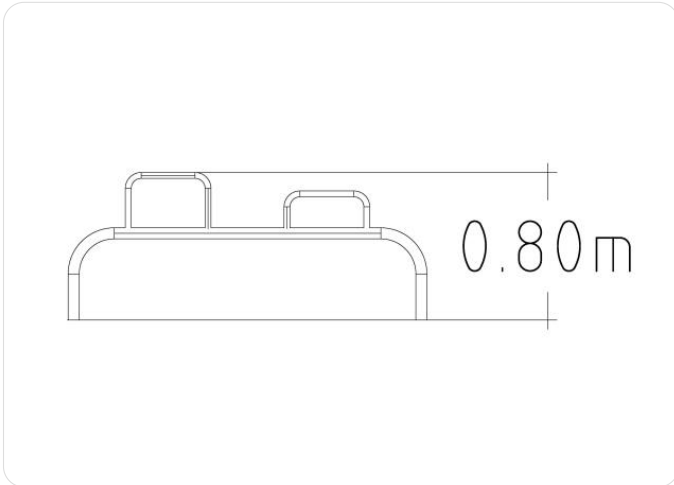

### Icon Guide

Age Range

No. of Users

Assembly time

Free height of fall EN1176

Impact area EN1176

Accessible

Space needed

### Product Specifications

Length (mm):	1940 mm
Width (mm):	610 mm
Height (mm):	800 mm
Net Weight:	40 kg
Safety Area Width (mm):	3610 mm
Safety Area Length (mm):	4940 mm
Safety Area :	16 m <sup>2</sup>
Fall Height (mm):	800 mm
Assembly Time:	3 hours