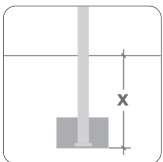

Anchoring

CC Cast In Place

Technical Information

- [Download product installation guide](#)
- [Download inspection and maintenance guide](#)