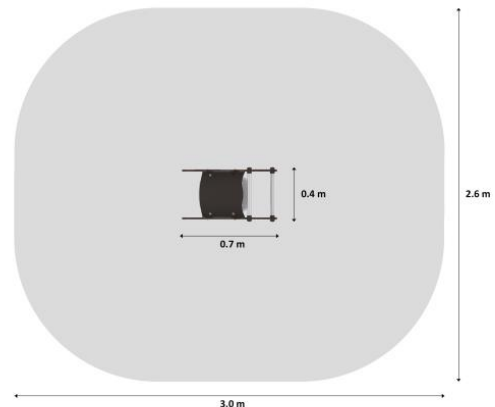

- **Age Range:** 3-5
- **Assembly Time:** 1.25 hours
- **Length (mm):** 663 mm
- **Width (mm):** 380 mm
- **Height (mm):** 800 mm
- **Net Weight:** 30.72 kg
- **Volume (m3):** 0.28 m³
- **Fall Height (mm):** 600 mm
- **Safety Area Width (mm):** 3000 mm
- **Safety Area Length (mm):** 2600 mm

Material

Material	kg	%
HPL	21.5665	38.53
Untreated Steel	30.7126	54.87
Stainless steel	0.1588	0.28
Total	56 kg	100%

+0,80

7.0m²

Material	kg	%
Aluminium	0.3400	0.61
Zink (hot-galvanised)	0.3364	0.60
Zink (electro-galvanised)	0.0092	0.02
Polyamide (PA)	0.0480	0.09
Polyethylene (PE)	2.1627	3.86
Thermo plastic elastomer (TPE)	0.2671	0.48
Powder coating polyester	0.3684	0.66
	56 kg	100%