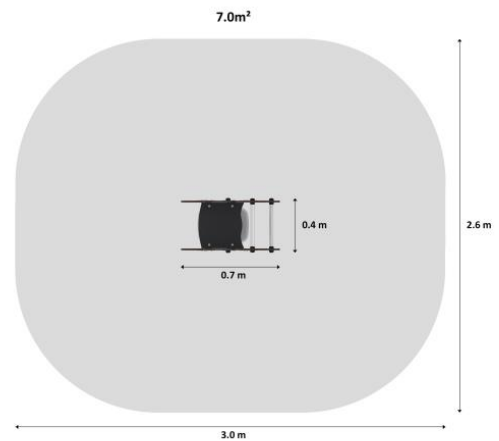

Material

Material	kg	%
HPL	13.1321	27.34
Untreated Steel	30.5194	63.53
Stainless steel	0.1588	0.33
Aluminium	0.3400	0.71
	48 kg	100%