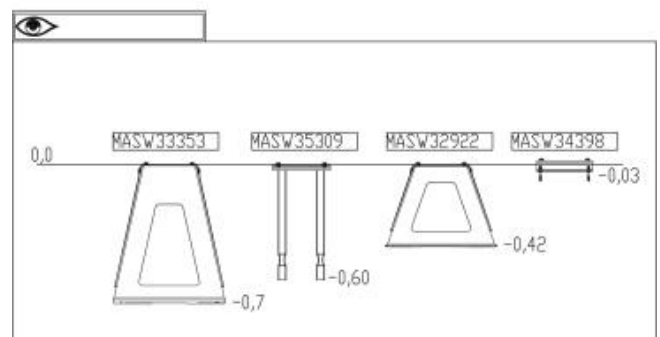

Material

Material	kg	%
HPL	9.7825	23.99
Untreated Steel	20.2473	49.65
Stainless steel	0.1590	0.39
Aluminium	0.0000	0.00
	41 kg	100%