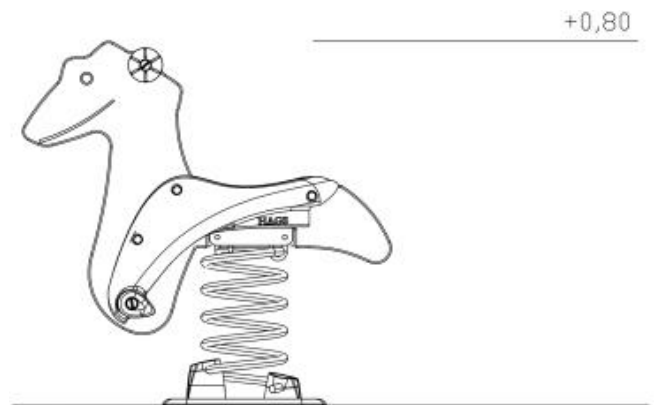

Material

Material	kg	%
HPL	9.7825	23.99
Untreated Steel	20.2473	49.65
Stainless steel	0.1590	0.39
Aluminium	0.0000	0.00
	41 kg	100%