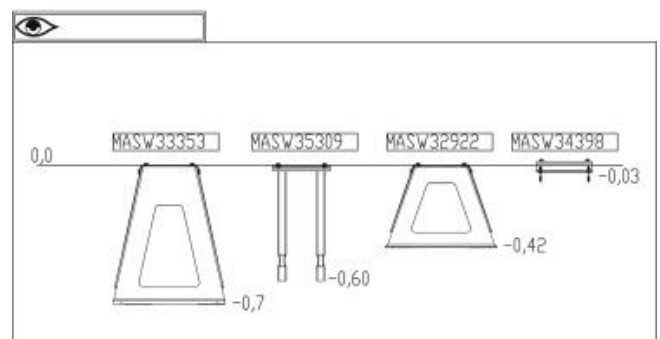

Material

Material	kg	%
HPL	8.3832	20.64
Untreated Steel	28.6693	70.59
Zink (hot-galvanised)	0.3103	0.76
Zink (electro-galvanised)	0.0101	0.02
	41 kg	100%

+0,80