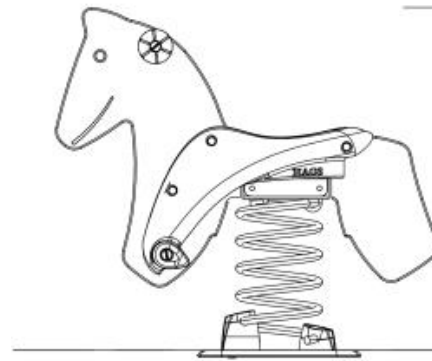

Material

Material	kg	%
HPL	8.3832	20.64
Untreated Steel	28.6693	70.59
Zink (hot-galvanised)	0.3103	0.76
Zink (electro-galvanised)	0.0101	0.02
	41 kg	100%

+0,80