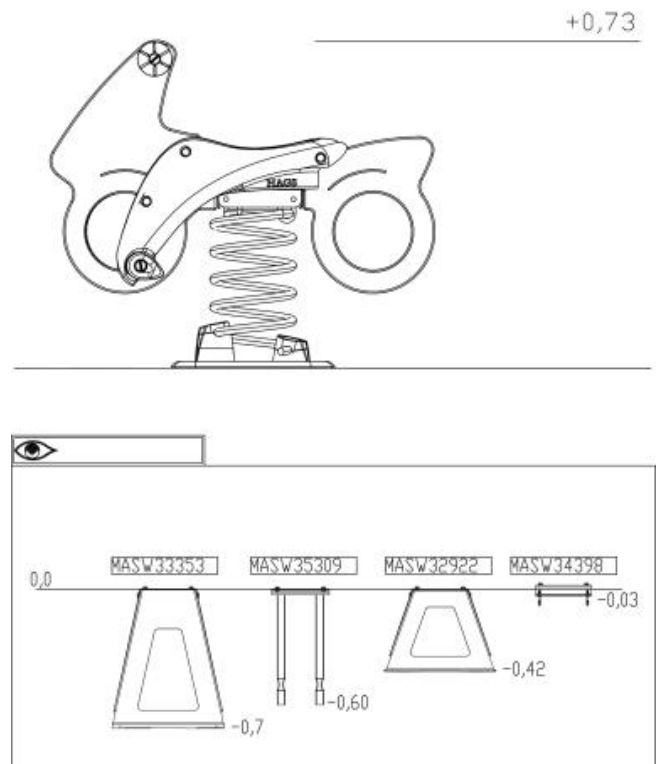

Material

Material	kg	%
HPL	9.7825	23.30
Untreated Steel	28.6453	68.22
Zink (hot-galvanised)	0.3103	0.74
Zink (electro-galvanised)	0.0101	0.02
	42 kg	100%