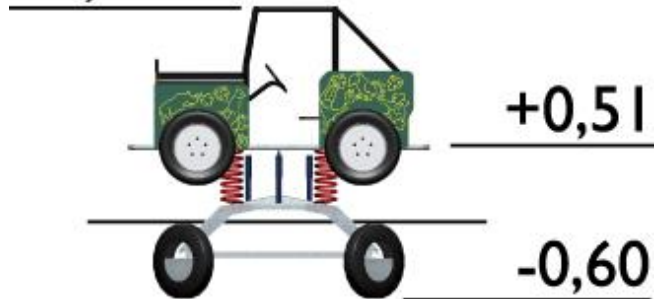

Material

Material	kg	%
Plywood	8.0534	1.66
HPL	69.8282	14.37
Untreated Steel	260.7024	53.66
Stainless steel	0.0032	0.00
	486 kg	100%

+1,60