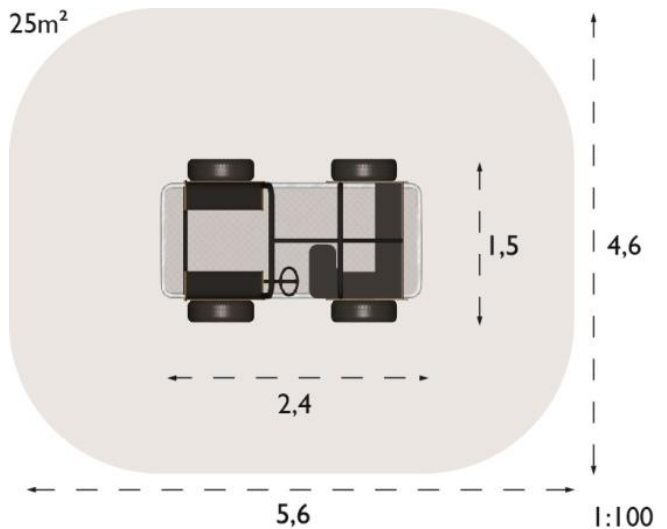

HAGS

Willy

6 seater

8000869

★ 5600 x 4600

Product Specifications

- **Age Range:** 5-12
- **Assembly Time:** 2 hours
- **Length (mm):** 2400 mm
- **Width (mm):** 1480 mm
- **Height (mm):** 1600 mm
- **Net Weight:** 698 kg
- **Volume (m3):** 10 m³
- **Fall Height (mm):** 900 mm
- **Safety Area Width (mm):** 5600 mm
- **Safety Area Length (mm):** 4600 mm

Material

Material	kg	%
Plywood	8.0534	1.66
HPL	69.8282	14.37
Untreated Steel	260.7024	53.66
Stainless steel	0.0032	0.00
	486 kg	100%

+1,60

25m²

Material	kg	%
Aluminium	28.6990	5.91
Zink (hot-galvanised)	8.8846	1.83
Zink (electro-galvanised)	0.1177	0.02
Polyamide (PA)	0.1025	0.02
Polyethylene (PE)	19.5776	4.03
Polyurethane foam/flex	3.2000	0.66
Powder coating polyester	3.5935	0.74
Rubber	1.0800	0.22
Concrete	82.0000	16.88
	486 kg	100%