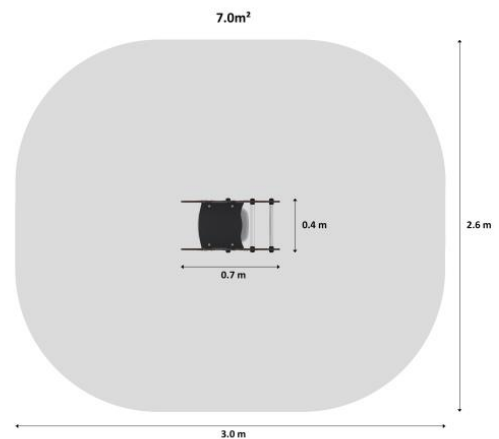

Material

Material	kg	%
HPL	13.1321	27.18
Untreated Steel	30.7680	63.69
Stainless steel	0.1588	0.33
Aluminium	0.3400	0.70
Zink (hot-galvanised)	0.3364	0.70
	48 kg	100%