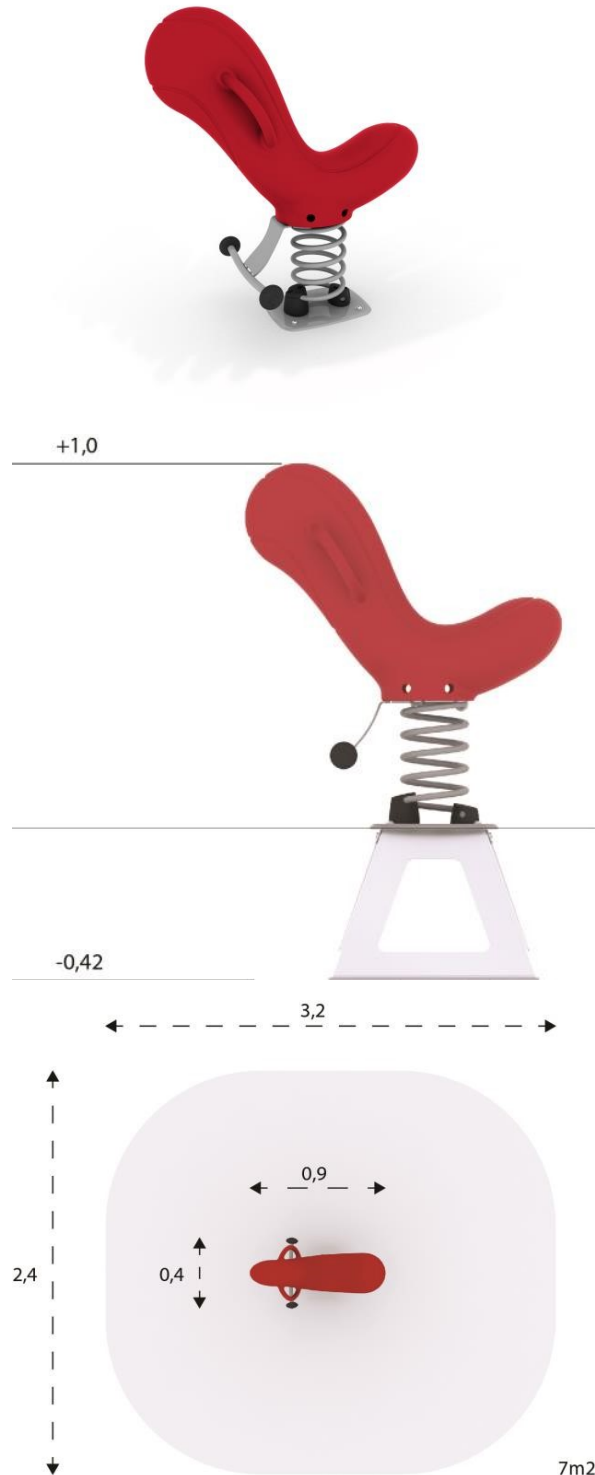

HAGS

Spring Toy Klump

1 seater

1 seater

8049868

S 1 seater
Red – Sunken Foundation

★ 3200 x 2400

Product Specifications

- **Age Range:** 3-5
- **Assembly Time:** 1 hours
- **Length (mm):** 870 mm
- **Width (mm):** 390 mm
- **Height (mm):** 1000 mm
- **Net Weight:** 29.00 kg
- **Volume (m3):** 0.36 m³
- **Fall Height (mm):** 700 mm
- **Safety Area Width (mm):** 3200 mm
- **Safety Area Length (mm):** 2400 mm
- **Safety Area :** 7.5 m²

Spring Toys

An all-time favourite, springers provide younger children with imaginative play opportunities and contribute positively to their physical development. Discover our animal shaped individual or multi-user designs and add the finishing touch to your playground.