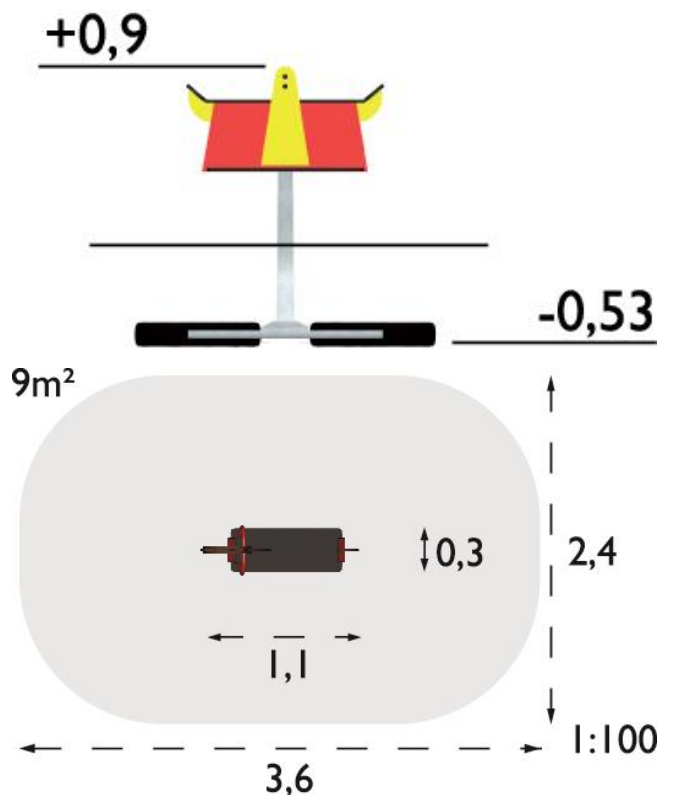

Material

Material	kg	%
HPL	11.7608	10.80
Untreated Steel	73.3277	67.32
Aluminium	0.2554	0.23
Zink (hot-galvanised)	1.3234	1.21
	109 kg	100%