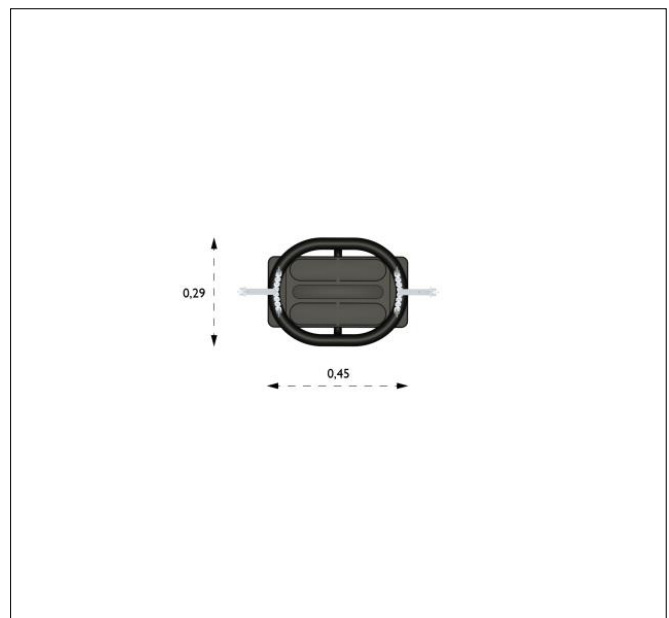

Swingseat Kiddy

8049960

6mm Stainless Chain
Black – Options

Age Range: 1-3
Length (mm): 310 mm
Width (mm): 270 mm
Net Weight: 5,3 kg

Surfacing

Assembly Time: 0,25 hours

HAGS