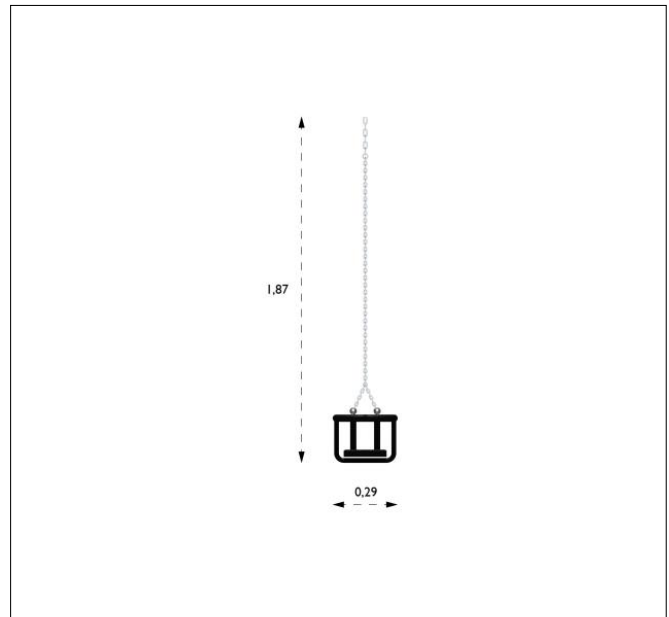

Swingseat Kiddy

8049960

6mm Stainless Chain
Black – Options

Age Range: 1-3
Length (mm): 310 mm
Width (mm): 270 mm
Net Weight: 5,3 kg

Surfacing

Assembly Time: 0,25 hours

HAGS