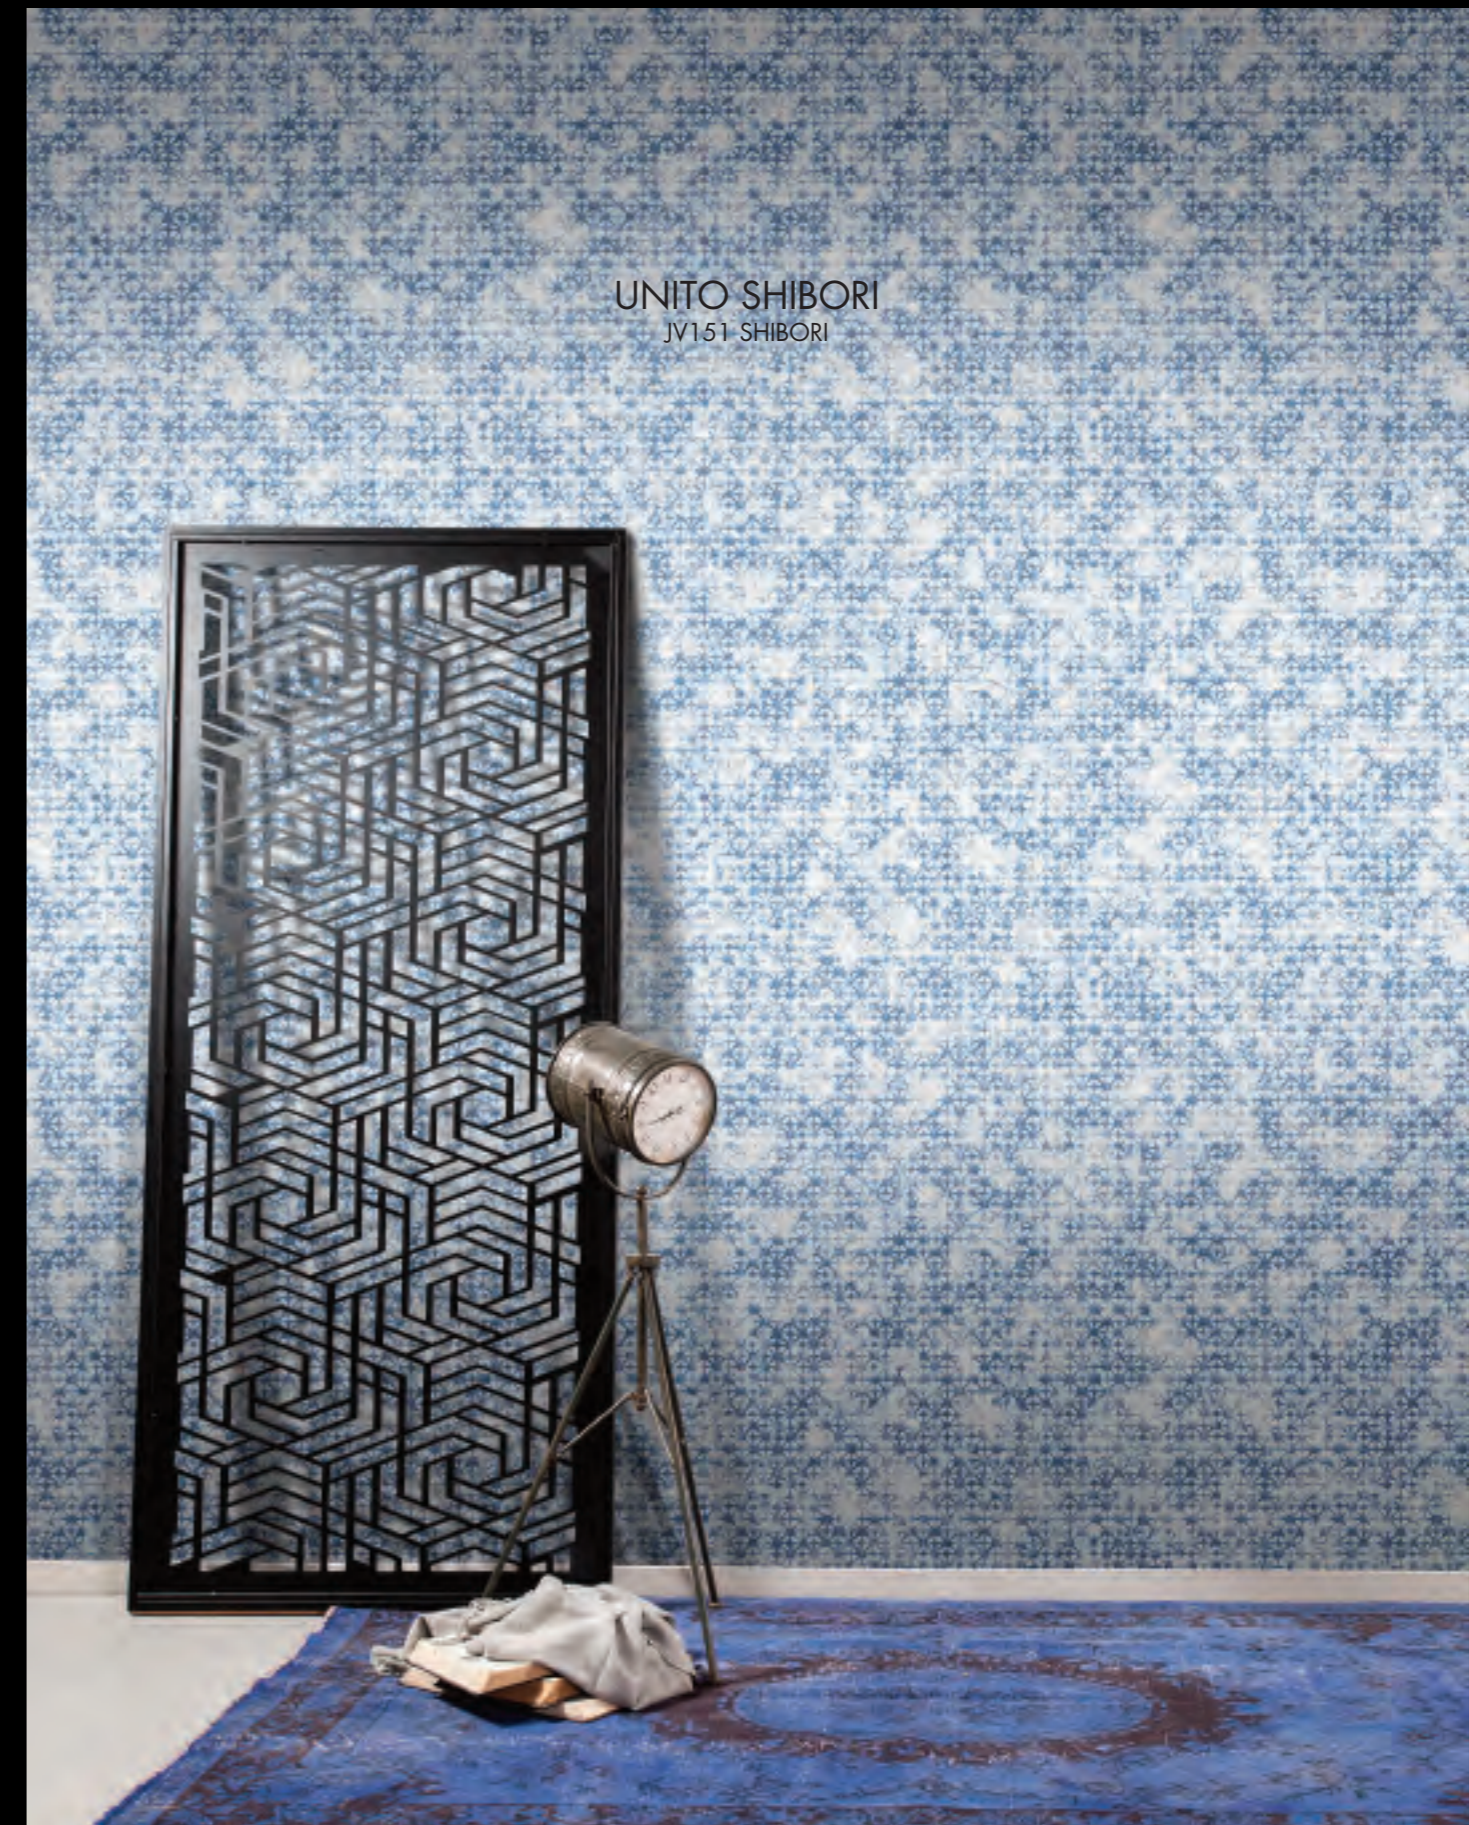

JV151 SHIBORI

UNITO SHIBORI JV151 SHIBORI