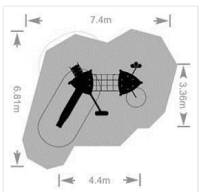

PLAY FUNCTIONS