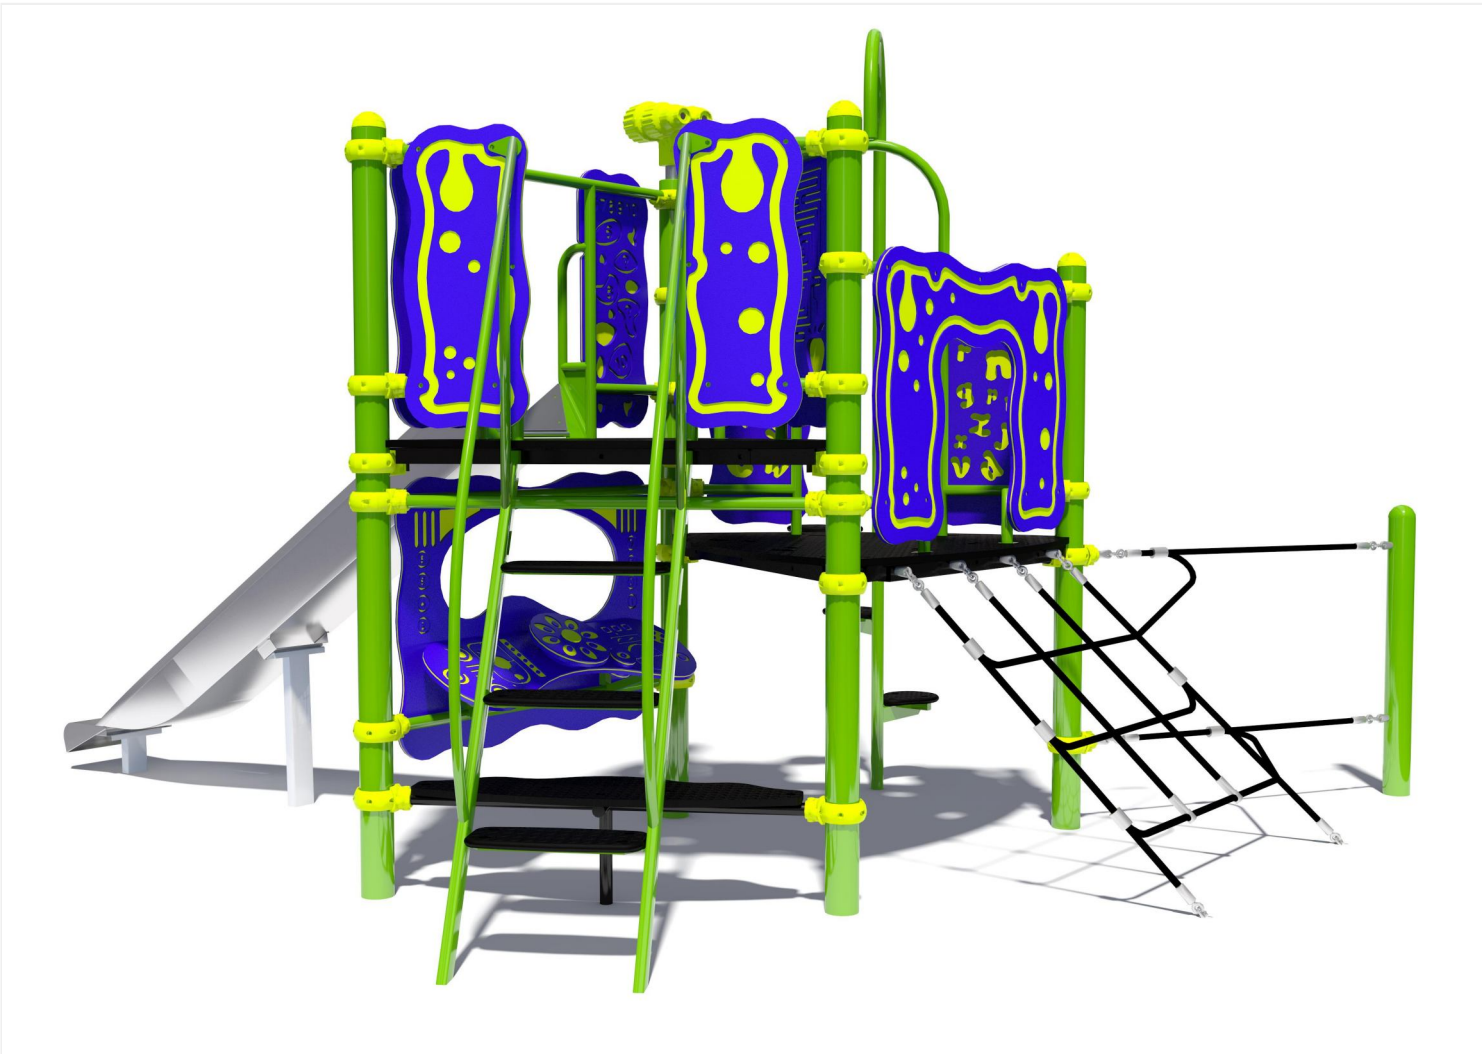

PLAY FUNCTIONS

HAGS Aneby AB - A Play Power Inc Company - hags@hags.com