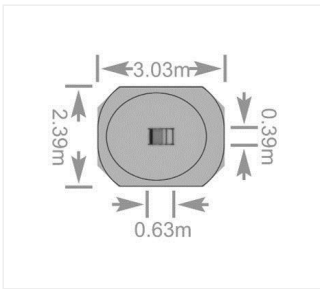

PLAY FUNCTIONS